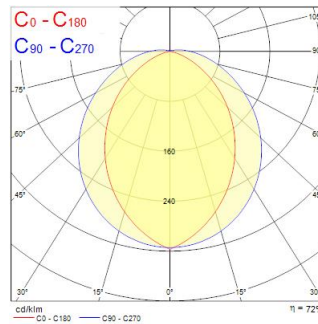

START SURFACE IP66 350MM GRILLE WHT

Item No: 0049034

SYLVANIA

Grille accessory for Start Surface IP66 350mm diameter - white colour

Technical Assets

Dimensions (mm)

Photometrics

0.5	1.49 0.83	507 E/C90 962" E/C00 397"	931 79 273
1.0	2.99 1.66	507 E/C90 962" E/C00 397"	233 20 65
1.5	4.48 2.49	507 E/C90 962" E/C00 397"	133 9 24
2.0	5.98 3.32	507 E/C90 962" E/C00 397"	89 6 19
2.5	7.47 4.15	507 E/C90 962" E/C00 397"	51 4 13
3.0	8.96 4.98	507 E/C90 962" E/C00 397"	36 3 10

Distance [m] Core diameter [m] Illuminance [lx]

— C0 - C180 (Half beam angle: 75.4°)
— C90 - C270 (Half beam angle: 112.4°)

START SURFACE IP66 350MM GRILLE WHT

Item No: 0049034

SYLVANIA

General data

Product name	START SURFACE IP66 350MM GRILLE WHT
Technology	Non - Electrical Device
Type of accessory	Decor element
Housing	PC Polycarbonate
Environment	Indoor, Outdoor
General application	Hospitality
ETIM Class	EC002557
E-number FI	4579488
Warranty	5 years

Electrical data

Emergency type	
----------------	--

Physical data

Housing colour	RAL 9003 - Signal white
Nominal Product Diameter (mm)	350
Weight (kg)	0.25

Packaging

Product EAN number	5410288490342
Packaging single length / height (cm)	35.0
Packaging single width (cm)	35.0
Packaging single depth (cm)	0.8
DUN14 (inner)	15410288490349
Units per outer package	1
Packaging outer length / height (cm)	35.0
Packaging outer width (cm)	35.0
Packaging outer depth (cm)	0.8