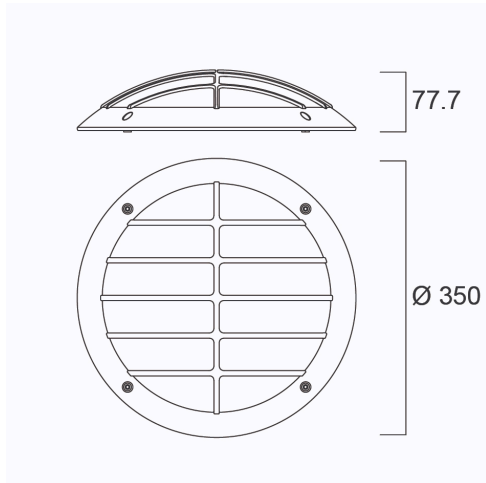

START SURFACE IP66 350MM GRILLE WHT

Item No: 0049034

SYLVANIA

Grille accessory for Start Surface IP66 350mm diameter - white colour

Technical Assets

Dimensions (mm)

Photometrics

0.5	1.49 0.83	507 E/C90 962" E/C00 397"	931 79 273
1.0	2.99 1.66	507 E/C90 962" E/C00 397"	233 20 65
1.5	4.48 2.49	507 E/C90 962" E/C00 397"	133 9 24
2.0	5.98 3.32	507 E/C90 962" E/C00 397"	89 6 19
2.5	7.47 4.15	507 E/C90 962" E/C00 397"	51 4 13
3.0	8.96 4.98	507 E/C90 962" E/C00 397"	36 3 10

Distance [m] Core diameter [m] Illuminance [lx]

— C0 - C180 (Half beam angle: 75.4°)
— C90 - C270 (Half beam angle: 112.4°)

START SURFACE IP66 350MM GRILLE WHT

Item No: 0049034

SYLVANIA

General data

Product name	START SURFACE IP66 350MM GRILLE WHT
Technology	Non - Electrical Device
Type of accessory	Decor element
Housing	PC Polycarbonate
Environment	Indoor, Outdoor
General application	Hospitality
ETIM Class	EC002557
E-number FI	4579488
Warranty	5 years

Electrical data

Emergency type	
----------------	--

Physical data

Housing colour	RAL 9003 - Signal white
Nominal Product Diameter (mm)	350
Weight (kg)	0.25

Packaging

Product EAN number	5410288490342
Packaging single length / height (cm)	35.0
Packaging single width (cm)	35.0
Packaging single depth (cm)	0.8
DUN14 (inner)	15410288490349
Units per outer package	1
Packaging outer length / height (cm)	35.0
Packaging outer width (cm)	35.0
Packaging outer depth (cm)	0.8