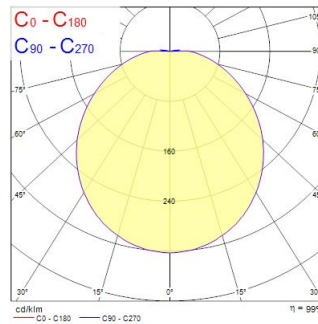

### Dimensions (mm)

### Photometrics

Distance [m]	Cone diameter [m]	Beam angle [°]	Beam angle [°]	Illuminance [lx]
0.5	1.48	50°	50°	1421
1.0	2.95	50°	50°	355
1.5	4.43	50°	50°	155
2.0	5.91	50°	50°	89
2.5	7.38	50°	50°	57
3.0	8.86	50°	50°	39

Distance [m] Cone diameter [m] Illuminance [lx]  
C0 - C180 (Half beam angle: 111.8°)