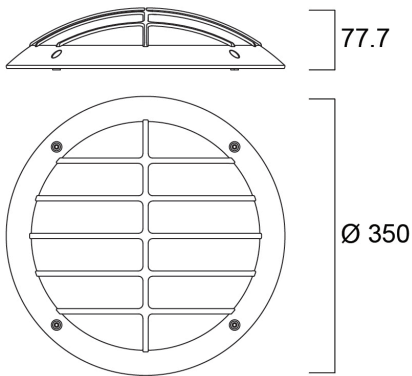

# START SURFACE IP66 350MM GRILLE BLK

Item No: 0049035

**SYLVANIA**

Grilleaccessory for Start Surface IP66 350mm diameter - black colour

### Dimensions (mm)

### Photometrics

Distance [m]	Cone diameter [m]	Beam angle [°]	Beam angle [°]	Illuminance [lx]
0.5	1.48	50°	50°	1421
1.0	2.95	50°	50°	355
1.5	4.43	50°	50°	155
2.0	5.91	50°	50°	89
2.5	7.38	50°	50°	57
3.0	8.86	50°	50°	39

## Packaging

Product EAN number	5410288490359
Packaging single length / height (cm)	35.0
Packaging single width (cm)	35.0
Packaging single depth (cm)	0.8
DUN14 (inner)	15410288490356
Units per outer package	12
Packaging outer length / height (cm)	72.0
Packaging outer width (cm)	37.0
Packaging outer depth (cm)	49.5