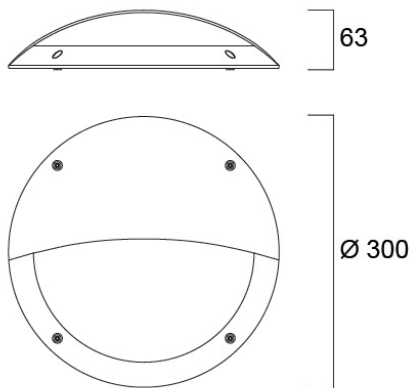

START SURFACE IP66 300MM EYELID BLK

Item No: 0049342

SYLVANIA

STARTTM

Eyelid accessory for Start Surface IP66 300mm diameter - black colour

Technical Assets

Dimensions (mm)

Photometrics

START SURFACE IP66 300MM EYELID BLK

Item No: 0049342

SYLVANIA

General data

Product name	START SURFACE IP66 300MM EYELID BLK
Technology	Non - Electrical Device
Accessory type	Decorative
Housing	PC Polycarbonate
Environment	Indoor, Outdoor
General application	Hospitality
ETIM Class	EC002557
E-number FI	4274706
E-number SE	7505136
Warranty	5 years

Physical data

Housing colour	RAL 9011 - Graphite black
Weight (kg)	0.155

Packaging

Product EAN number	5410288493428
Packaging single length / height (cm)	30.2
Packaging single width (cm)	30.5
Packaging single depth (cm)	7.5
DUN14 (inner)	15410288493425
Units per outer package	8
Packaging outer length / height (cm)	63.0
Packaging outer width (cm)	32.0
Packaging outer depth (cm)	31.0

Safety data

Glow Wire Test (°C)	650
---------------------	-----