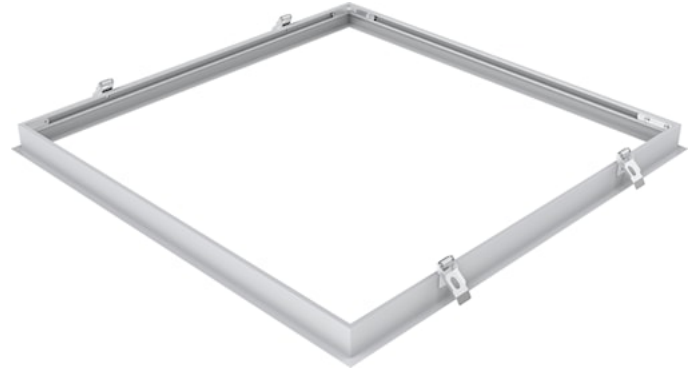

# Plasterboard Frame 600x600

Item No: 0062317

**SYLVANIA**

**PRO**<sup>TM</sup>

CE UK  
CA

Plasterboard ceiling frame accessory for panels 600x600mm. Suggested cut-out size 630x630mm. Suitable ceiling thickness 15-40mm.