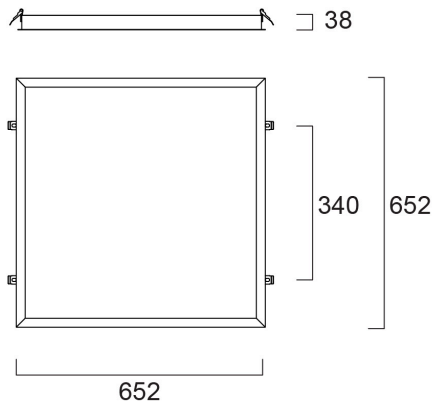

# Plasterboard Frame 600x600

Item No: 0062317

**SYLVANIA**

**PRO**<sup>TM</sup>

CE UK  
CA

Plasterboard ceiling frame accessory for panels 600x600mm. Suggested cut-out size 630x630mm. Suitable ceiling thickness 15-40mm.

### Dimensions (mm)

## Physical data

Housing colour	RAL 9003 - Signal white
Nominal Product Length (mm)	652
Nominal Product Width (mm)	652
Nominal Product Height (mm)	38
Weight (kg)	0.65

## Packaging

Product EAN number	5410288623177
Packaging single length / height (cm)	16.6
Packaging single width (cm)	6.2
Packaging single depth (cm)	66.5
DUN14 (inner)	15410288623174
Units per outer package	8
Packaging outer length / height (cm)	68.0
Packaging outer width (cm)	35.0
Packaging outer depth (cm)	27.0