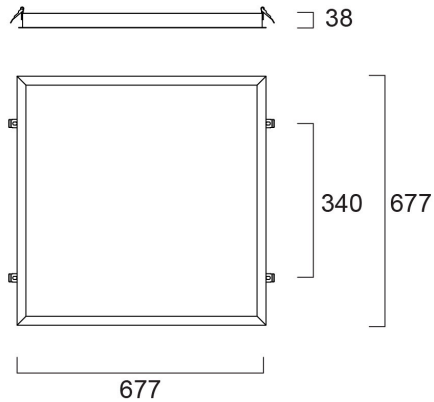

Plasterboard Frame 625x625

Item No: 0062318

SYLVANIA

PROTM

CE UK
CA

Plasterboard ceiling frame accessory for panels 625x625mm. Suggested cut-out size 655x655mm. Suitable ceiling thickness 15-40mm.

Technical Assets

Dimensions (mm)

Photometrics

Plasterboard Frame 625x625

Item No: 0062318

SYLVANIA

General data

Product name	Plasterboard Frame 625x625
Technology	Non - Electrical Device
Type of accessory	Mounting kit
Housing	Aluminium
Environment	Interior
General application	Education, Office
ETIM Class	EC002557
Warranty	5 years

Electrical data

Emergency type	
----------------	--

Physical data

Housing colour	RAL 9003 - Signal white
Nominal Product Length (mm)	677
Nominal Product Width (mm)	677
Nominal Product Height (mm)	38
Weight (kg)	0.676

Packaging

Product EAN number	5410288623184
Packaging single length / height (cm)	16.6
Packaging single width (cm)	6.2
Packaging single depth (cm)	69.0
DUN14 (inner)	15410288623181
Units per outer package	8
Packaging outer length / height (cm)	70.5
Packaging outer width (cm)	35.0
Packaging outer depth (cm)	27.0