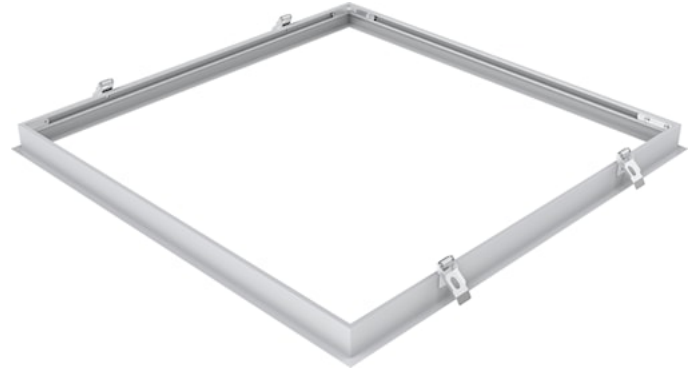

Plasterboard Frame 625x625

Item No: 0062318

SYLVANIA

PROTM

CE UK
CA

Plasterboard ceiling frame accessory for panels 625x625mm. Suggested cut-out size 655x655mm. Suitable ceiling thickness 15-40mm.

Technical Assets

Dimensions (mm)

Photometrics

Plasterboard Frame 625x625

Item No: 0062318

SYLVANIA

General data

Product name	Plasterboard Frame 625x625
Technology	Non - Electrical Device
Type of accessory	Mounting kit
Housing	Aluminium
Environment	Interior
General application	Education, Office
ETIM Class	EC002557
Warranty	5 years

Electrical data

Emergency type	
----------------	--

Physical data

Housing colour	RAL 9003 - Signal white
Nominal Product Length (mm)	677
Nominal Product Width (mm)	677
Nominal Product Height (mm)	38
Weight (kg)	0.676