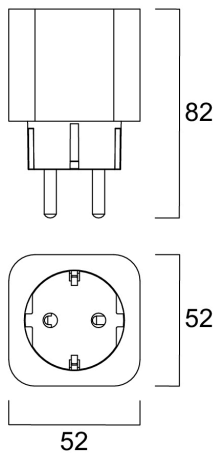

Technical Assets

Dimensions (mm)

Photometrics

SylSocket EU SST

Item No: 0090100

SYLVANIA

General data

Product name	SylSocket EU SST
Technology	Electronic Device
General application	Hospitality, Residential & Consumer, Retail
ETIM Class	EC002556
E-number FI	2407800
Warranty	3 years

Physical data

IP rating	IP20
IK rating	IK03
Nominal Product Length (mm)	52
Nominal Product Width (mm)	52
Nominal Product Height (mm)	82
Weight (kg)	0.085

Packaging

Product EAN number	5410288901008
Packaging single length / height (cm)	5.4
Packaging single width (cm)	5.4
Packaging single depth (cm)	8.9
DUN14 (inner)	15410288901005
Units per outer package	36
Packaging outer length / height (cm)	35.4
Packaging outer width (cm)	18.1
Packaging outer depth (cm)	20.8