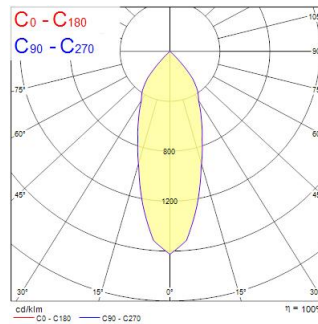

### Dimensions (mm)

### Photometrics

Distance [m]	Cone diameter [m]	Beam angle [°]	Beam angle [°]	Beam angle [°]	Illuminance [lx]
0.5	0.33	37.0°	18.5°	18.5°	846 293
1.0	0.67	37.0°	18.5°	18.5°	173 73
1.5	1.00	37.0°	18.5°	18.5°	77 33
2.0	1.34	37.0°	18.5°	18.5°	43 18
2.5	1.67	37.0°	18.5°	18.5°	27 11
3.0	2.01	37.0°	18.5°	18.5°	18 8