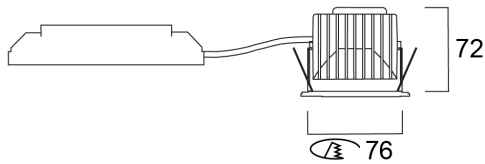

### Dimensions (mm)

## Physical data

IP rating	IP65/20
IK rating	IK02
Diffuser material	Glass
Nominal Product Height (mm)	72
Nominal Product Diameter (mm)	76
Weight (kg)	0.321
Recessed Depth (mm)	72

## Packaging

Product EAN number	5025768495252
Packaging single length / height (cm)	17.5
Packaging single width (cm)	18.0
Packaging single depth (cm)	15.6
Units per outer package	1
Packaging outer length / height (cm)	17.5
Packaging outer width (cm)	18.0
Packaging outer depth (cm)	15.6