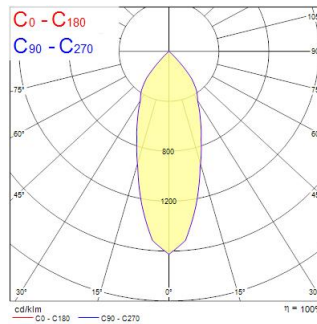

Myriad IP65 3000K PHASE DIM WHITE EM

Item No: 2049526

Concord

MYRIAD IP65 3000K PHASE DIM WHITE EM

Technical Assets

Dimensions (mm)

Dimensions (mm)

Photometrics

Distance [m]	Cone diameter [m]	Beam diameter [m]	Beam diameter [in]	Illuminance [lx]
0.5	0.33	Ø101	18.5"	846
1.0	0.67	Ø202	37.1"	212
1.5	1.00	Ø303	55.7"	91
2.0	1.34	Ø404	74.3"	42
2.5	1.67	Ø505	92.9"	27
3.0	2.01	Ø606	111.5"	18

Distance [m] Cone diameter [m] Beam diameter [m] Beam diameter [in] Illuminance [lx]
 C0 - C180 (Half beam angle: 37.0°)

Myriad IP65 3000K PHASE DIM WHITE EM

Item No: 2049526

Concord

General data

Product name	Myriad IP65 3000K PHASE DIM WHITE EM
Technology	LED
Cap/Base	N/A
Housing	Aluminium
Mount	Ceiling recessed mounting
Built in presence detector	NONE
Environment	Interior
General application	Hospitality, Office, Retail
Operating temperature range (°C)	25°C...+25°C
Virtual assistant compatibility	N/A
ETIM Class	EC001744
Warranty	5 years

Optical data

Fixture luminous flux (lm)	1069
Luminaire efficacy (lm/W)	89
LOR (%)	100
Correlated colour temperature (k)	3000
Light colour	Warm White
CRI (Ra)	80
Colour Variation Initial (SDCM)	SDCM3
Adjustable chromaticity	N
Beam Angle (°)	30
Distribution type	Symmetric
Photobiological Risk Group	RG1
Luminous flux (emergency) (lm)	347