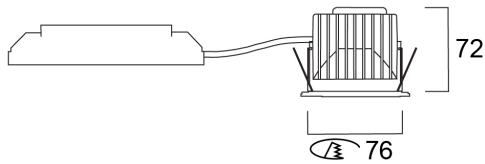

Myriad IP65 4000K PHASE DIM WHITE

Item No: 2049529

Concord

MYRIAD IP65 4000K PHASE DIM WHITE

Technical Assets

Dimensions (mm)

Photometrics

Distance [m]	Cone diameter [m]	Beam diameter [m]	Illuminance [lx]
0.5	0.36	0.10	8308
1.0	0.71	0.20	1577
1.5	1.07	0.30	701
2.0	1.42	0.40	394
2.5	1.78	0.50	251
3.0	2.14	0.60	175

Distance [m] Cone diameter [m] Beam diameter [m] Illuminance [lx]
 C0 - C180 (Half beam angle: 39.2°)

Myriad IP65 4000K PHASE DIM WHITE

Item No: 2049529

Concord

General data

Product name	Myriad IP65 4000K PHASE DIM WHITE
Technology	LED
Cap/Base	N/A
Mount	Ceiling recessed mounting
Environment	Interior
General application	Hospitality, Office, Retail
ETIM Class	EC001744
E-number SE	7462014
E-number Norway	3290237
Warranty	5 years

Lifetime data

Lifespan L70 B50	100000
Lifespan L80 B20	100000
Lifespan L90 B10	68500

Physical data

IP rating	IP65/20
IK rating	IK02
Diffuser material	Glass
Nominal Product Height (mm)	72
Nominal Product Diameter (mm)	76
Recessed Depth (mm)	72

Packaging

Product EAN number	5025768495290
Packaging single length / height (cm)	17.5
Packaging single width (cm)	17.5
Packaging single depth (cm)	15.0
Units per outer package	1
Packaging outer length / height (cm)	17.5
Packaging outer width (cm)	17.5
Packaging outer depth (cm)	15.0