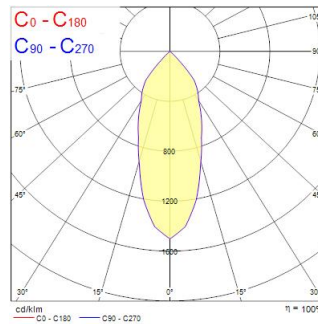

Myriad IP65 4000K PHASE DIM WHITE

Item No: 2049529

Concord

MYRIAD IP65 4000K PHASE DIM WHITE

Technical Assets

Dimensions (mm)

Photometrics

Distance [m]	Cone diameter [m]	Beam diameter [m]	Illuminance [lx]
0.5	0.36	0.10	8308
1.0	0.71	0.20	1577
1.5	1.07	0.30	701
2.0	1.42	0.40	394
2.5	1.78	0.50	251
3.0	2.14	0.60	175

Distance [m] Cone diameter [m] Beam diameter [m] Illuminance [lx]
 C0 - C180 (Half beam angle: 39.2°)

Myriad IP65 4000K PHASE DIM WHITE

Item No: 2049529

Concord

General data

Product name	Myriad IP65 4000K PHASE DIM WHITE
Technology	LED
Cap/Base	N/A
Mount	Ceiling recessed mounting
Environment	Interior
General application	Hospitality, Office, Retail
ETIM Class	EC001744
E-number SE	7462014
E-number Norway	3290237
Warranty	5 years

Optical data

Fixture luminous flux (lm)	1050
Luminaire efficacy (lm/W)	105
LOR (%)	100
Correlated colour temperature (k)	4000
Light colour	Neutral White
CRI (Ra)	90
Colour Variation Initial (SDCM)	SDCM3
Adjustable chromaticity	N
Beam Angle (°)	30
Distribution type	Symmetric
Photobiological Risk Group	RG1

Lifetime data

Lifespan L70 B50	100000
Lifespan L80 B20	100000
Lifespan L90 B10	68500

Physical data

IP rating	IP65/20
IK rating	IK02
Diffuser material	Glass
Nominal Product Height (mm)	72
Nominal Product Diameter (mm)	76
Recessed Depth (mm)	72