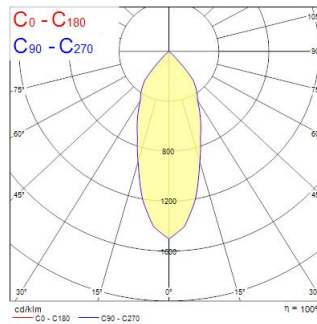

Myriad IP65 4000K PHASE DIM WHITE EM

Item No: 2049530

Concord

MYRIAD IP65 4000K PHASE DIM WHITE EM

Technical Assets

Dimensions (mm)

Dimensions (mm)

Photometrics

Distance [m]	Cone diameter [m]	Beam diameter [m]	Beam diameter [in]	Illuminance [lx]
0.5	0.36	Ø101	19.8"	2087
1.0	0.71	Ø201	19.8"	517
1.5	1.07	Ø301	19.8"	230
2.0	1.42	Ø401	19.8"	159
2.5	1.78	Ø501	19.8"	103
3.0	2.14	Ø601	19.8"	67

Distance [m] Cone diameter [m] Illuminance [lx]
 C0 - C180 (Half beam angle: 39.2°)

Myriad IP65 4000K PHASE DIM WHITE EM

Item No: 2049530

Concord

General data

Product name	Myriad IP65 4000K PHASE DIM WHITE EM
Technology	LED
Cap/Base	N/A
Mount	Ceiling recessed mounting
Environment	Interior
General application	Hospitality, Office, Retail
ETIM Class	EC001744
Warranty	5 years

Optical data

Fixture luminous flux (lm)	1050
Luminaire efficacy (lm/W)	88
LOR (%)	100
Correlated colour temperature (k)	4000
Light colour	Neutral White
CRI (Ra)	90
Colour Variation Initial (SDCM)	SDCM3
Adjustable chromaticity	N
Beam Angle (°)	30
Distribution type	Symmetric
Photobiological Risk Group	RG1
Luminous flux (emergency) (lm)	347