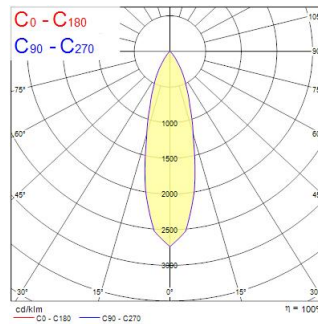

Myriad Deco IP65 Spot 4000K PHDM WHITE WBEZ

Item No: 2058864

Concord

MYRD IP ST 4K PHDM WHT WBEZ

Technical Assets

Dimensions (mm)

Dimensions (mm)

Photometrics

Distance [m]	Cone diameter [m]	Beam diameter [m]	Beam angle [°]	Illuminance [lx]
0.5	0.25	0.25	14.2°	1280 860
1.0	0.51	0.51	14.2°	320 142
1.5	0.76	0.76	14.2°	137 61
2.0	1.01	1.01	14.2°	77 35
2.5	1.27	1.27	14.2°	49 23
3.0	1.52	1.52	14.2°	34 16

Distance [m] Cone diameter [m] Illuminance [lx]
C0 - C180 (Half beam angle: 28.4°)

Myriad Deco IP65 Spot 4000K PHDM WHITE WBEZ

Item No: 2058864

Concord

General data

Product name	Myriad Deco IP65 Spot 4000K PHDM WHITE WBEZ
Technology	LED
Cap/Base	N/A
Housing	Aluminium
Mount	Ceiling recessed mounting
Environment	Interior
General application	Hospitality, Office, Residential & Consumer, Retail
Performance ambient temperature Tq (°C)	25
ETIM Class	EC001744
Warranty	5 years

Optical data

Fixture luminous flux (lm)	1132
Luminaire efficacy (lm/W)	113
LOR (%)	100
Correlated colour temperature (k)	4000
Light colour	Neutral White
CRI (Ra)	90
Colour Variation Initial (SDCM)	SDCM3
Adjustable chromaticity	N
Beam Angle (°)	28
Photobiological Risk Group	RG1