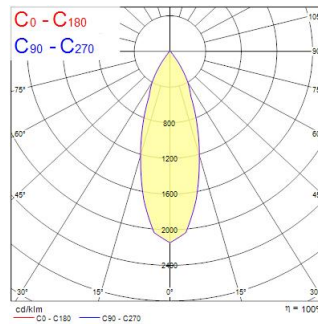

### Dimensions (mm)

Dimensions (mm)

### Photometrics

Distance [m]	Cone diameter [m]	Beam diameter [m]	Beam diameter [ft]	Illuminance [lx]
0.5	0.32	500	17.4	836
1.0	0.63	1000	33.1	206
1.5	0.96	1500	49.2	92
2.0	1.27	2000	65.6	46
2.5	1.58	2500	82.0	29
3.0	1.90	3000	98.4	19

Distance [m]      Cone diameter [m]      Beam diameter [m]      Beam diameter [ft]      Illuminance [lx]  
 C0 - C180 (Half beam angle: 35.2°)