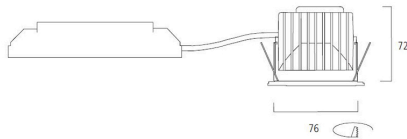

### Dimensions (mm)

Dimensions (mm)

### Physical data

Housing colour	White
IP rating	IP65/20
IK rating	IK02
Diffuser finish	Bezel (or Ring)
Nominal Product Height (mm)	72
Nominal Product Diameter (mm)	90
Recessed Depth (mm)	72

## Packaging

Product EAN number	5025768588763
Packaging single length / height (cm)	17.5
Packaging single width (cm)	17.5
Packaging single depth (cm)	15.0
DUN14 (inner)	05025768588763
Units per outer package	1
Packaging outer length / height (cm)	17.5
Packaging outer width (cm)	17.5
Packaging outer depth (cm)	15.0