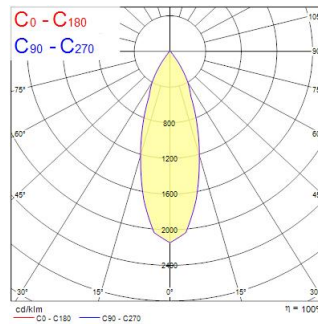

Photometrics

Distance [m]	Cone diameter [m]	Beam diameter [m]	Beam diameter [ft]	Illuminance [lx]
0.5	0.32	500	17.4"	836
1.0	0.63	2096	31.0"	206
1.5	0.96	911	42.0"	135
2.0	1.27	524	52.0"	101
2.5	1.59	335	62.0"	77
3.0	1.90	233	72.0"	58

Distance [m] Cone diameter [m] Illuminance [lx]
C0 - C180 (Half beam angle: 35.2°)