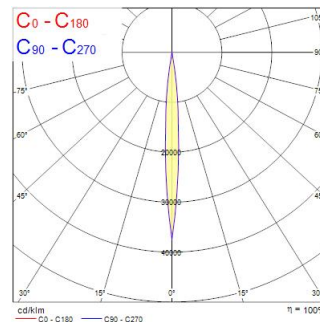

Technical Assets

Dimensions (mm)

Photometrics

Distance [m]	Cone diameter [m]	Beam diameter [m]	Beam angle [°]	Beam diameter [m]	Illuminance [lx]
0.5	0.07	Ø101	4.0°	3333	4362
1.0	0.14	Ø101	4.0°	2076	1048
1.5	0.21	Ø101	4.0°	923	461
2.0	0.28	Ø101	4.0°	519	288
2.5	0.35	Ø101	4.0°	331	164
3.0	0.42	Ø101	4.0°	231	103

Distance [m] Cone diameter [m] Illuminance [lx]
 — C0 - C180 (Half beam angle: 8.0°)

Beacon Muse II CRI97 3000K L3 White

Item No: 2059743

Concord

General data

Product name	Beacon Muse II CRI97 3000K L3 White
Technology	LED
Cap/Base	N/A
Housing	Aluminium
Mount	Track mounting
Built in presence detector	NONE
Environment	Internal
General application	Museums & Galleries
Performance ambient temperature Tq (°C)	25
ETIM Class	EC001744
E-number FI	4280891
Warranty	5 years

Optical data

Fixture luminous flux (lm)	1081
Luminaire efficacy (lm/W)	52
LOR (%)	100
Correlated colour temperature (k)	3000
Light colour	Warm White
CRI (Ra)	97
Colour Variation Initial (SDCM)	SDCM3
Photobiological Risk Group	RG1