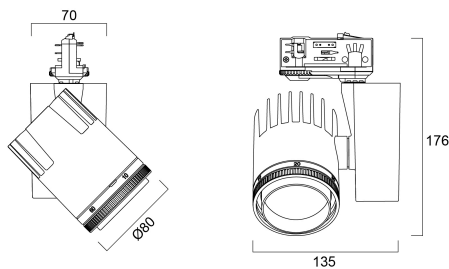

Beacon Muse II CRI97 3000K L3 White

Item No: 2059743

Concord

Integrated LED spotlight, white RAL 9016, unique soft-touch ring, adjustable beam angle from a 8° spot to a 55° flood, compact and minimalist design, ideal for museum, gallery and high-end retail applications, die-cast aluminium body, passive cooling heatsink, beam angle: 8° spot to 55° flood, optics: aspheric glass lens, colour temperature: 3000K warm white, total system power: 21W, total fixture output: 1081lm, luminaire efficacy: 51lm/W, LOR: 100%, colour rendering: Ra 97 typical, R9 value at 90, LED Chromacity: 3 step MacAdam ellipse, IR/UV free light source without heat radiation, operating voltage: 220-240V / 50-60Hz, drive current: 500mA, electronic driver, trailing edge dimmable, power factor: 0.9 electrical protection: CLASS II, 3-circuit track Adaptor, compatible with OneTrack, Global Trac, and Concord Lytespan 3 track (for detailed information please check the compatibility list), protection rating: IP20, suitable for internal environment only, horizontal rotation: 355°, vertical tilt: 90°, dimensions: Ø80x135x176mm, weight: 0.95kg.

Technical Assets

Dimensions (mm)

Photometrics

Distance [m]	Cone diameter [m]	Beam diameter [m]	Beam angle [°]	Beam diameter [m]	Illuminance [lx]
0.5	0.07	Ø101	4.0°	3333	4362
1.0	0.14	Ø101	4.0°	2076	1048
1.5	0.21	Ø101	4.0°	923	461
2.0	0.28	Ø101	4.0°	519	288
2.5	0.35	Ø101	4.0°	331	164
3.0	0.42	Ø101	4.0°	231	103

Distance [m] Cone diameter [m] Illuminance [lx]
 — C0 - C180 (Half beam angle: 8.0°)

Beacon Muse II CRI97 3000K L3 White

Item No: 2059743

Concord

General data

Product name	Beacon Muse II CRI97 3000K L3 White
Technology	LED
Cap/Base	N/A
Housing	Aluminium
Mount	Track mounting
Built in presence detector	NONE
Environment	Internal
General application	Museums & Galleries
Performance ambient temperature Tq (°C)	25
ETIM Class	EC001744
E-number FI	4280891
Warranty	5 years