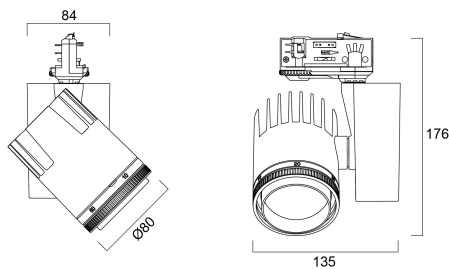

Beacon Muse II CRI97 4000K L3 SSC01 White

Item No: 2059757

Concord

Integrated LED spotlight, white RAL 9016, unique soft-touch ring, adjustable beam angle from a 8° spot to a 55° flood, compact and minimalist design, ideal for museum, gallery and high-end retail applications, die-cast aluminium body, passive cooling heatsink, beam angle: 8° spot to 55° flood, optics: aspheric glass lens, colour temperature: 4000K neutral white, total system power: 21W, total fixture output: 1150lm, luminaire efficacy: 55lm/W, LOR: 100%, colour rendering: Ra 97 typical, R9 value at 90, LED Chromacity: 3 step MacAdam ellipse, IR/UV free light source without heat radiation, operating voltage: 220-240V / 50-60Hz, drive current: 500mA, electronic driver, SylSmart SSC, power factor: 0.9 electrical protection: CLASS II, 3-circuit track Adaptor, compatible with OneTrack, Global Trac, and Concord Lytespan 3 track (for detailed information please check the compatibility list), protection rating: IP20, suitable for internal environment only, horizontal rotation: 355°, vertical tilt: 90°, dimensions: Ø80x135x176mm, weight: 0.95kg.

Technical Assets

Dimensions (mm)

Photometrics

Distance [m]	Cone diameter [m]	Beam diameter [m]	Illuminance [lx]
0.5	0.07	Ø0.07	96196
1.0	0.14	Ø0.14	24049
1.5	0.21	Ø0.21	10589
2.0	0.28	Ø0.28	6512
2.5	0.35	Ø0.35	3548
3.0	0.42	Ø0.42	2071

Distance [m] Cone diameter [m] Illuminance [lx]
 — C0 - C180 (Half beam angle: 8.0°)

Beacon Muse II CRI97 4000K L3 SSC01 White

Item No: 2059757

Concord

General data

Product name	Beacon Muse II CRI97 4000K L3 SSC01 White
Technology	LED
Cap/Base	N/A
Housing	Aluminium
Mount	Track mounting
Built in presence detector	NONE
Environment	Internal
General application	Museums & Galleries
Performance ambient temperature Tq (°C)	25
ETIM Class	EC001744
E-number FI	4274079
Warranty	5 years