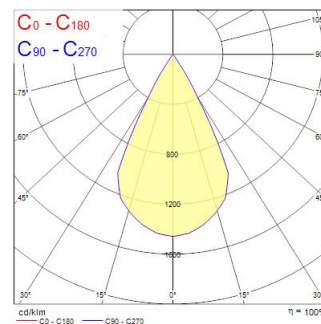

Beacon Muse II CRI97 4000K L3 SSC01 White

Item No: 2059757

Concord

Integrated LED spotlight, white RAL 9016, unique soft-touch ring, adjustable beam angle from a 8° spot to a 55° flood, compact and minimalist design, ideal for museum, gallery and high-end retail applications, die-cast aluminium body, passive cooling heatsink, beam angle: 8° spot to 55° flood, optics: aspheric glass lens, colour temperature: 4000K neutral white, total system power: 21W, total fixture output: 1150lm, luminaire efficacy: 55lm/W, LOR: 100%, colour rendering: Ra 97 typical, R9 value at 90, LED Chromacity: 3 step MacAdam ellipse, IR/UV free light source without heat radiation, operating voltage: 220-240V / 50-60Hz, drive current: 500mA, electronic driver, SylSmart SSC, power factor: 0.9 electrical protection: CLASS II, 3-circuit track Adaptor, compatible with OneTrack, Global Trac, and Concord Lytespan 3 track (for detailed information please check the compatibility list), protection rating: IP20, suitable for internal environment only, horizontal rotation: 355°, vertical tilt: 90°, dimensions: Ø80x135x176mm, weight: 0.95kg.

Technical Assets

Dimensions (mm)

Photometrics

Distance [m]	Cone diameter [m]	Beam diameter [m]	Illuminance [lx]
0.5	0.07	Ø0.07	96196
1.0	0.14	Ø0.14	24049
1.5	0.21	Ø0.21	10589
2.0	0.28	Ø0.28	6512
2.5	0.35	Ø0.35	3548
3.0	0.42	Ø0.42	2071

Distance [m] Cone diameter [m] Illuminance [lx]
 — C0 - C180 (Half beam angle: 8.0°)

Beacon Muse II CRI97 4000K L3 SSC01 White

Item No: 2059757

Concord

General data

Product name	Beacon Muse II CRI97 4000K L3 SSC01 White
Technology	LED
Cap/Base	N/A
Housing	Aluminium
Mount	Track mounting
Built in presence detector	NONE
Environment	Internal
General application	Museums & Galleries
Performance ambient temperature Tq (°C)	25
ETIM Class	EC001744
E-number FI	4274079
Warranty	5 years