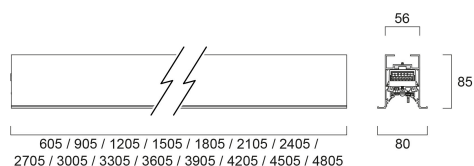

CONTINUUM PLUS TR 1.2 940 CO UGR D DALI W

Item No: 2064509

Concord

CONTINUUM PLUS TR 1.2 940 CO UGR D DALI W is a linear luminaire with trim body for plasterboard ceilings, suitable for recessed installation either horizontally or vertically, recessed mounting accessory, direct light distribution, compact and minimalist design, ideal for offices, meeting rooms, corridors, education facilities, museums and libraries, white (RAL9016) finishing, extruded aluminium body, 1205x80x85mm dimensions, prismatic diffuser combined with lenses, 4000K (neutral white) colour temperature, total system power: 21W, total fixture output: 3150lm, luminaire efficacy: 150lm/W, colour rendering: Ra >90, LED Chromacity: 3 step MacAdam ellipse, lifespan: 89,000 hours L80B50, operating voltage: 220-240V / 50-60Hz, drive current: 500mA, electronic driver, DALI dimmable, Class I electrical protection, IP20, IK03, suitable for internal environment only. The product is delivered without diffuser, end cap, suspension or power supply kit, the accessories eg rolled diffuser (2064607) to be ordered separately.

Technical Assets

Dimensions (mm)

Photometrics

Distance [m]	Cone diameter [m]	Beam diameter [m]	Beam diameter [ft]	Illuminance [lx]
0.5	0.71	0.73	2.36'	9790
			E101	2660
			E100	2580
1.0	1.42	1.46	4.76'	2447
			E101	692
			E100	650
1.5	2.12	2.19	7.01'	1038
			E101	286
			E100	268
2.0	2.83	2.92	9.28'	612
			E101	168
			E100	152
2.5	3.54	3.65	11.61'	392
			E101	107
			E100	104
3.0	4.25	4.38	14.00'	272
			E101	78
			E100	72

Packaging

Product EAN number	5025768645091
Packaging single length / height (cm)	131.0
Packaging single width (cm)	11.7
Packaging single depth (cm)	14.7
DUN14 (inner)	05025768645091
Units per outer package	1
Packaging outer length / height (cm)	131.0
Packaging outer width (cm)	11.7
Packaging outer depth (cm)	14.7