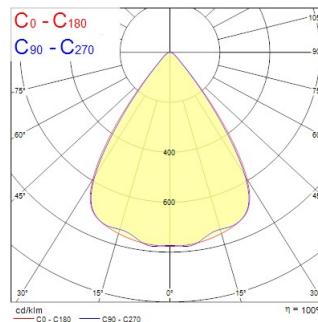

Technical Assets

Dimensions (mm)

Photometrics

Distance [m]	Cone diameter [m]	Beam diameter [m]	Beam diameter [ft]	Illuminance [lx]
0.5	0.71 0.73	0.071 0.073	0.233 0.239	9790 2447
1.0	1.42 1.46	0.142 0.146	0.466 0.478	2447 812
1.5	2.12 2.19	0.212 0.219	0.699 0.714	1038 458
2.0	2.83 2.92	0.283 0.292	0.929 0.942	612 362
2.5	3.54 3.65	0.354 0.365	1.162 1.175	362 272
3.0	4.25 4.38	0.425 0.438	1.395 1.411	272 191

Distance [m] Cone diameter [m] Beam diameter [m] Beam diameter [ft] Illuminance [lx]

— C0 - C180 (Half beam angle: 72.0°) — C90 - C270 (Half beam angle: 70.0°)

CONTINUUM PLUS 1.2 940 CO UGR D DALI EM W

Item No: 2064524