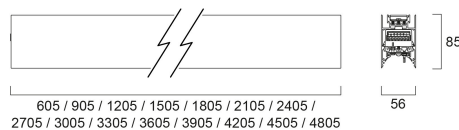

CONTINUUM PLUS 1.2 940 CO UGR D DALI EM W

Item No: 2064524

Concord

CONTINUUM PLUS 1.2 940 CO UGR D DALI EM W is a linear luminaire with trimless body for surface, suspended or recessed mounting, various mounting accessories, direct light distribution, compact and minimalist design, ideal for offices, meeting rooms, corridors, education facilities, museums and libraries, white (RAL9016) finishing, extruded aluminium body, 1205x56x85mm dimensions, prismatic diffuser combined with lenses, 4000K (neutral white) colour temperature, total system power: 24W, total fixture output: 3150lm, luminaire efficacy: 131lm/W, colour rendering: Ra >90, LED Chromacity: 3 step MacAdam ellipse, lifespan: 89,000 hours L80B50, operating voltage: 220-240V / 50-60Hz, drive current: 500mA, electronic driver, DALI dimmable, 3-hours LiFePO4 integrated DALI Self Test emergency, Class I electrical protection, IP20, IK03, suitable for internal environment only. The product is delivered without diffuser, end cap, suspension or power supply kit, the accessories eg rolled diffuser (2064607) to be ordered separately.

Technical Assets

Dimensions (mm)

Photometrics

Distance [m]	Cone diameter [m]	Beam diameter [m]	Beam diameter [ft]	Illuminance [lx]
0.5	0.71 0.73	0.071 0.073	0.233 0.239	9790 2447
1.0	1.42 1.46	0.142 0.146	0.466 0.478	2447 812
1.5	2.12 2.19	0.212 0.219	0.699 0.714	1038 458
2.0	2.83 2.92	0.283 0.292	0.929 0.942	612 362
2.5	3.54 3.65	0.354 0.365	1.162 1.175	362 272
3.0	4.25 4.38	0.425 0.438	1.395 1.411	272 191

Packaging

Product EAN number	5025768645244
Packaging single length / height (cm)	131.0
Packaging single width (cm)	11.7
Packaging single depth (cm)	14.7
DUN14 (inner)	05025768645244
Units per outer package	1
Packaging outer length / height (cm)	131.0
Packaging outer width (cm)	11.7
Packaging outer depth (cm)	14.7