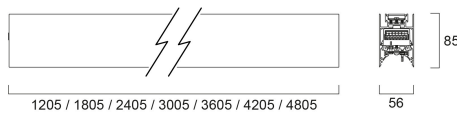

CONTINUUM PLUS 2.4 940 CO UGR DI DALI W

Item No: 2064529

Concord

CONTINUUM PLUS 2.4 940 CO UGR DI DALI W is a linear luminaire with trimless body for suspended mounting, various mounting accessories, direct/indirect light distribution (60/40 ratio), compact and minimalist design, ideal for offices, meeting rooms, corridors, education facilities, museums and libraries, white (RAL9016) finishing, extruded aluminium body, 2405x56x85mm dimensions, prismatic diffuser combined with lenses, 4000K (neutral white) colour temperature, total system power: 72W, total fixture output: 10700lm, luminaire efficacy: 149lm/W, colour rendering: Ra >90, LED Chromacity: 3 step MacAdam ellipse, lifespan: 89,000 hours L80B50, operating voltage: 220-240V / 50-60Hz, drive current: 1700mA, electronic driver, DALI dimmable, direct/indirect independently addressable, Class I electrical protection, IP20, IK03, suitable for internal environment only. The product is delivered without diffuser, end cap, suspension or power supply kit, the accessories eg rolled diffuser (2064607) to be ordered separately.

Technical Assets

Dimensions (mm)

Photometrics

Distance [m]	Cone diameter [m]	Beam diameter [m]	Beam diameter [ft]	Illuminance [lx]
0.5	0.73	0.71	2.36'	19032
			E107	1919
			E107	1919
1.0	1.46	1.42	4.72'	4833
			E107	1341
			E107	1341
1.5	2.19	2.12	7.07'	2148
			E107	871
			E107	871
2.0	2.92	2.83	9.58'	1258
			E107	511
			E107	511
2.5	3.65	3.54	11.97'	773
			E107	355
			E107	355
3.0	4.38	4.25	14.37'	527
			E107	255
			E107	255

Packaging

Product EAN number	5025768645299
Packaging single length / height (cm)	251.0
Packaging single width (cm)	11.7
Packaging single depth (cm)	14.7
DUN14 (inner)	05025768645299
Units per outer package	1
Packaging outer length / height (cm)	251.0
Packaging outer width (cm)	11.7
Packaging outer depth (cm)	14.7