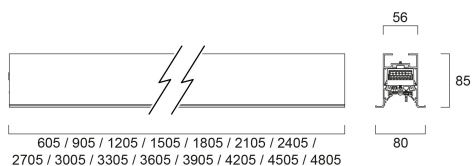

# CONTINUUM PLUS TR 0.6 940 CO OPAL D DALI W

Item No: 2064558

Concord

CONTINUUM PLUS TR 0.6 940 CO OPAL D DALI W is a linear luminaire with trim body for plasterboard ceilings, suitable for recessed installation either horizontally or vertically, recessed mounting accessory, direct light distribution, compact and minimalist design, ideal for offices, meeting rooms, corridors, education facilities, museums and libraries, white (RAL9016) finishing, extruded aluminium body, 605x80x85mm dimensions, opal diffuser, 4000K (neutral white) colour temperature, total system power: 11.5W, total fixture output: 1450lm, luminaire efficacy: 126lm/W, colour rendering: Ra >90, LED Chromacity: 3 step MacAdam ellipse, lifespan: 89,000 hours L80B50, operating voltage: 220-240V / 50-60Hz, drive current: 250mA, electronic driver, DALI dimmable, Class I electrical protection, IP20, IK03, suitable for internal environment only. The product is delivered without diffuser, end cap, suspension or power supply kit, the accessories eg rolled diffuser (2064605) to be ordered separately.

### Dimensions (mm)

### Physical data

Housing colour	RAL 9016 - Traffic white / Bezel
IP rating	IP20
IK rating	IK03
Diffuser finish	Opal
Diffuser material	PC Polycarbonate
Reflector finish	Not Applicable
Nominal Product Length (mm)	605
Nominal Product Width (mm)	80
Nominal Product Height (mm)	85
Weight (kg)	1.6

### Packaging

Product EAN number	5025768645589
Packaging single length / height (cm)	71.0
Packaging single width (cm)	11.7
Packaging single depth (cm)	14.7
DUN14 (inner)	05025768645589
Units per outer package	1
Packaging outer length / height (cm)	71.0
Packaging outer width (cm)	11.7
Packaging outer depth (cm)	14.7