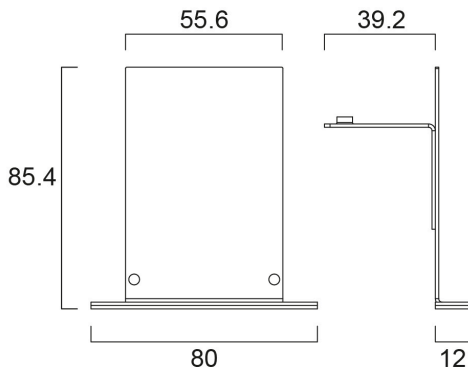

# CONTINUUM PLUS TRIM END CAP W

Item No: 2064594

Concord

CONTINUUM PLUS TRIM END CAP W Trim end cap for Continuum Plus continuous recessed versions, white (RAL9016) finishing, 1pce per pack.

### Dimensions (mm)

### Physical data

Housing colour	RAL 9016 - Traffic white / Bezel
Weight (kg)	0.1

## Packaging

Product EAN number	5025768645947
Packaging single length / height (cm)	250.0
Packaging single width (cm)	250.0
Packaging single depth (cm)	100.0
DUN14 (inner)	05025768645947
Units per outer package	1
Packaging outer length / height (cm)	250.0
Packaging outer width (cm)	250.0
Packaging outer depth (cm)	100.0