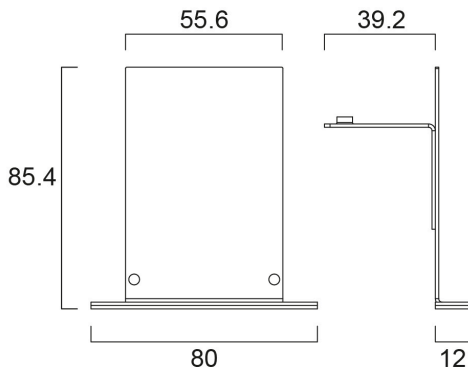

CONTINUUM PLUS TRIM END CAP B

Item No: 2064595

Concord

CONTINUUM PLUS TRIM END CAP B Trim end cap for Continuum Plus continuous recessed versions, black (RAL9005) finishing, 1pce per pack.

Technical Assets

Dimensions (mm)

Photometrics

General data

Product name	CONTINUUM PLUS TRIM END CAP B
Technology	Non - Electrical Device
Type of accessory	End cap
Housing	Aluminium
General application	Office, Education
ETIM Class	EC002557
Warranty	5 years

Product EAN number	5025768645954
Packaging single length / height (cm)	250.0
Packaging single width (cm)	250.0
Packaging single depth (cm)	100.0
DUN14 (inner)	05025768645954
Units per outer package	1
Packaging outer length / height (cm)	250.0
Packaging outer width (cm)	250.0
Packaging outer depth (cm)	100.0