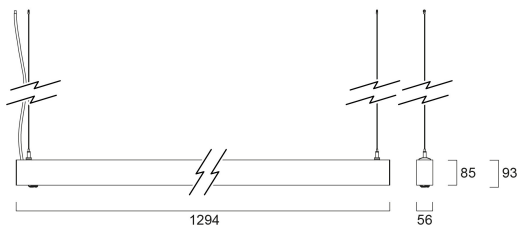

Technical Assets

Dimensions (mm)