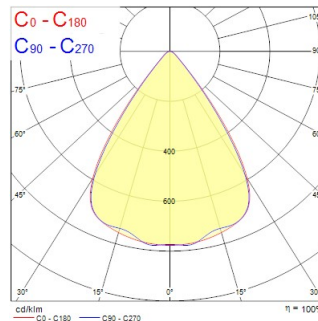

CONTINUUM PLUS 1.2 940 CO UGR D SSA03 W

Item No: 2064631

Concord

CONTINUUM PLUS 1.2 940 CO UGR D SSA03 W is a linear luminaire with trimless body for surface, suspended or recessed mounting, various mounting accessories, direct light distribution, compact and minimalist design, ideal for offices, meeting rooms, corridors, education facilities, museums and libraries, white (RAL9016) finishing, extruded aluminium body, 1290x56x93mm dimensions, prismatic diffuser combined with lenses, 4000K (neutral white) colour temperature, total system power: 22W, total fixture output: 3150lm, luminaire efficacy: 143lm/W, colour rendering: Ra >90, LED Chromacity: 3 step MacAdam ellipse, lifespan: 89,000 hours L80B50, operating voltage: 220-240V / 50-60Hz, drive current: 500mA, electronic driver, SylSmart® Connected enabled, Class I electrical protection, IP20, IK03, suitable for internal environment only. The product is delivered without diffuser, end cap, suspension or power supply kit, the accessories eg rolled diffuser (2064607) to be ordered separately.

Technical Assets

Dimensions (mm)

Photometrics

Distance [m]	Cone diameter [m]	Beam diameter [m]	Beam diameter [ft]	Illuminance [lx]
0.5	0.71 0.73	0.71 0.73	2.33 2.39	5170 5000 5200
1.0	1.42 1.46	1.42 1.46	4.66 4.78	2447 2380 2480
1.5	2.12 2.19	2.12 2.19	6.99 7.17	1668 1600 1680
2.0	2.83 2.92	2.83 2.92	9.32 9.55	1112 1060 1120
2.5	3.54 3.65	3.54 3.65	11.65 11.94	702 672 712
3.0	4.25 4.38	4.25 4.38	13.97 14.37	472 450 480

Optical data

Fixture luminous flux (lm)	3150
Luminaire efficacy (lm/W)	143
Correlated colour temperature (k)	4000
Light colour	Neutral White
CRI (Ra)	90
Colour Variation Initial (SDCM)	SDCM3
Distribution type	Symmetric
Glare control	< 19
Photobiological Risk Group	RG1