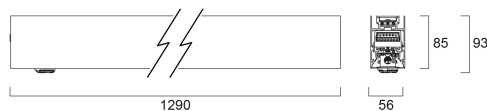

# CONTINUUM PLUS 1.2 940 CO UGR DI SSA03 EM W

Item No: 2064639

Concord

CONTINUUM PLUS 1.2 940 CO UGR DI SSA03 EM W is a linear luminaire with trimless body for suspended mounting, various mounting accessories, direct/indirect light distribution (60/40 ratio), compact and minimalist design, ideal for offices, meeting rooms, corridors, education facilities, museums and libraries, white (RAL9016) finishing, extruded aluminium body, 1290x56x93mm dimensions, prismatic diffuser combined with lenses, 4000K (neutral white) colour temperature, total system power: 40W, total fixture output: 5350lm, luminaire efficacy: 134lm/W, colour rendering: Ra >90, LED Chromacity: 3 step MacAdam ellipse, lifespan: 89,000 hours L80B50, operating voltage: 220-240V / 50-60Hz, drive current: 500mA, electronic driver, Sylsmart® Connected enabled, 3-hours LiFePO4 integrated DALI Self Test emergency, direct/indirect independently addressable, Class I electrical protection, IP20, IK03, suitable for internal environment only. The product is delivered without diffuser, end cap, suspension or power supply kit, the accessories eg rolled diffuser (2064607) to be ordered separately.

### Dimensions (mm)