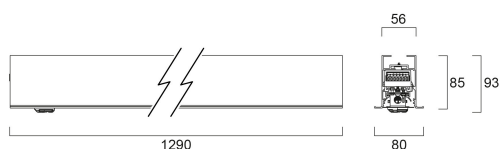

# CONTINUUM PLUS TR 1.2 940 CO OPAL D SSA03 W

Item No: 2064647

Concord

CONTINUUM PLUS TR 1.2 940 CO OPAL D SSA03 W is a linear luminaire with trim body for plasterboard ceilings, suitable for recessed installation either horizontally or vertically, recessed mounting accessory, direct light distribution, compact and minimalist design, ideal for offices, meeting rooms, corridors, education facilities, museums and libraries, white (RAL9016) finishing, extruded aluminium body, 1290x80x93mm dimensions, opal diffuser, 4000K (neutral white) colour temperature, total system power: 22W, total fixture output: 2900lm, luminaire efficacy: 132lm/W, colour rendering: Ra >90, LED Chromacity: 3 step MacAdam ellipse, lifespan: 89,000 hours L80B50, operating voltage: 220-240V / 50-60Hz, drive current: 500mA, electronic driver, SylSmart® Connected enabled, Class I electrical protection, IP20, IK03, suitable for internal environment only. The product is delivered without diffuser, end cap, suspension or power supply kit, the accessories eg rolled diffuser (2064605) to be ordered separately.

### Dimensions (mm)

### Packaging

Product EAN number	5025768646470
Packaging single length / height (cm)	139.0
Packaging single width (cm)	11.7
Packaging single depth (cm)	14.7
DUN14 (inner)	05025768646470
Units per outer package	1
Packaging outer length / height (cm)	139.0
Packaging outer width (cm)	11.7
Packaging outer depth (cm)	14.7