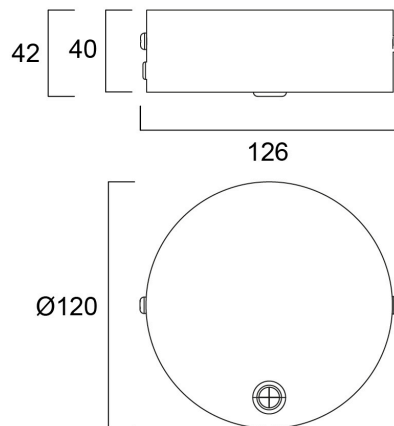

CONTINUUM PLUS CEILING ROSE W

Item No: 2064663

Concord

Ceiling rose incl 3m 6-core power cable for Continuum Plus luminaires. RAL9003 (white) finishing.

Technical Assets

Dimensions (mm)

Photometrics

CONTINUUM PLUS CEILING ROSE W

Item No: 2064663

Concord

General data

| | |
|----------------------------------|----------------------------------|
| Product name | CONTINUUM PLUS CEILING ROSE W |
| Technology | Non - Electrical Device |
| Type of accessory | Ceiling cup |
| Housing | Steel |
| Mount | Suspended |
| Built in presence detector | NONE |
| General application | Office, Education |
| Operating temperature range (°C) | 5°C...+50°C |
| ETIM Class | EC002557 |
| Warranty | 5 years |

Physical data

| | |
|-------------------------------|-------------------------|
| Housing colour | RAL 9003 - Signal white |
| IP rating | OTHER |
| IK rating | IK03 |
| Diffuser finish | Other |
| Nominal Product Diameter (mm) | 120 |
| Weight (kg) | 0.4 |

Packaging

| | |
|---------------------------------------|----------------|
| Product EAN number | 5025768646630 |
| Packaging single length / height (cm) | 13.9 |
| Packaging single width (cm) | 12.3 |
| Packaging single depth (cm) | 11.8 |
| DUN14 (inner) | 15025768646637 |
| Units per outer package | 20 |
| Packaging outer length / height (cm) | 64.3 |
| Packaging outer width (cm) | 29.7 |
| Packaging outer depth (cm) | 19.4 |