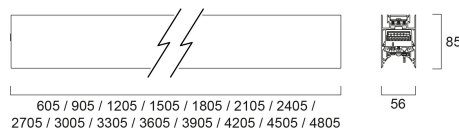

# CONTINUUM PLUS 1.5 940 CO UGR D DALI EM B

Item No: 2064689

Concord

CONTINUUM PLUS 1.5 940 CO UGR D DALI EM B is a linear luminaire with trimless body for surface, suspended or recessed mounting, various mounting accessories, direct light distribution, compact and minimalist design, ideal for offices, meeting rooms, corridors, education facilities, museums and libraries, black (RAL9005) finishing, extruded aluminium body, 1505x56x85mm dimensions, prismatic diffuser combined with lenses, 4000K (neutral white) colour temperature, total system power: 29.5W, total fixture output: 3950lm, luminaire efficacy: 134lm/W, colour rendering: Ra >90, LED Chromacity: 3 step MacAdam ellipse, lifespan: 89,000 hours L80B50, operating voltage: 220-240V / 50-60Hz, drive current: 625mA, electronic driver, DALI dimmable, 3-hours LiFePO4 integrated DALI Self Test emergency, Class I electrical protection, IP20, IK03, suitable for internal environment only. The product is delivered without diffuser, end cap, suspension or power supply kit, the accessories eg rolled diffuser (2064607) to be ordered separately.

### Dimensions (mm)

## Packaging

Product EAN number	5025768646890
Packaging single length / height (cm)	161.0
Packaging single width (cm)	11.7
Packaging single depth (cm)	14.7
DUN14 (inner)	05025768646890
Units per outer package	1
Packaging outer length / height (cm)	161.0
Packaging outer width (cm)	11.7
Packaging outer depth (cm)	14.7