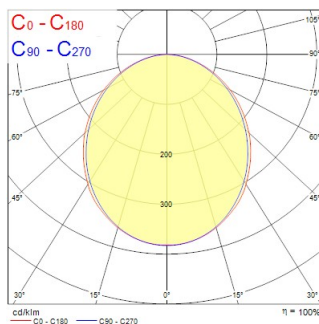

CONTINUUM PLUS TR 1.5 940 CO OPAL D DALI EM W

Item No: 2064699

Concord

CONTINUUM PLUS TR 1.5 940 CO OPAL D DALI EM W is a linear luminaire with trim body for plasterboard ceilings, suitable for recessed installation either horizontally or vertically, recessed mounting accessory, direct light distribution, compact and minimalist design, ideal for offices, meeting rooms, corridors, education facilities, museums and libraries, white (RAL9016) finishing, extruded aluminium body, 1505x80x85mm dimensions, opal diffuser, 4000K (neutral white) colour temperature, total system power: 29.5W, total fixture output: 3650lm, luminaire efficacy: 124lm/W, colour rendering: Ra >90, LED Chromacity: 3 step MacAdam ellipse, lifespan: 89,000 hours L80B50, operating voltage: 220-240V / 50-60Hz, drive current: 625mA, electronic driver, DALI dimmable, 3-hours LiFePO4 integrated DALI Self Test emergency, Class I electrical protection, IP20, IK03, suitable for internal environment only. The product is delivered without diffuser, end cap, suspension or power supply kit, the accessories eg rolled diffuser (2064605) to be ordered separately.

Technical Assets

Dimensions (mm)

Photometrics

Distance [m]	Cone diameter [m]	Beam diameter [m]	Beam diameter [m]	Illuminance [lx]
0.5	1.23	0.07	0.07	8570
	1.31	E171	E180	705
		E180	E180	632
1.0	2.45	0.07	0.07	1395
	2.62	E171	E180	1191
		E180	E180	106
1.5	3.65	0.07	0.07	623
	3.92	E171	E180	44
		E180	E180	39
2.0	4.90	0.07	0.07	349
	5.23	E171	E180	24
		E180	E180	21
2.5	6.13	0.07	0.07	223
	6.54	E171	E180	15
		E180	E180	13
3.0	7.36	0.07	0.07	155
	7.85	E171	E180	10
		E180	E180	9

Optical data

Fixture luminous flux (lm)	3650
Luminaire efficacy (lm/W)	124
Correlated colour temperature (k)	4000
Light colour	Neutral White
CRI (Ra)	90
Colour Variation Initial (SDCM)	SDCM3
Distribution type	Symmetric
Glare control	< 25
Photobiological Risk Group	RG1
Luminous flux (emergency) (lm)	255