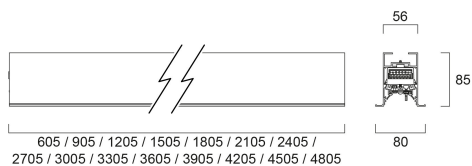

# CONTINUUM PLUS TR 1.5 940 CO OPAL D DALI EM B

Item No: 2064701

Concord

CONTINUUM PLUS TR 1.5 940 CO OPAL D DALI EM B is a linear luminaire with trim body for plasterboard ceilings, suitable for recessed installation either horizontally or vertically, recessed mounting accessory, direct light distribution, compact and minimalist design, ideal for offices, meeting rooms, corridors, education facilities, museums and libraries, black (RAL9005) finishing, extruded aluminium body, 1505x80x85mm dimensions, opal diffuser, 4000K (neutral white) colour temperature, total system power: 29.5W, total fixture output: 3650lm, luminaire efficacy: 124lm/W, colour rendering: Ra >90, LED Chromacity: 3 step MacAdam ellipse, lifespan: 89,000 hours L80B50, operating voltage: 220-240V / 50-60Hz, drive current: 625mA, electronic driver, DALI dimmable, 3-hours LiFePO4 integrated DALI Self Test emergency, Class I electrical protection, IP20, IK03, suitable for internal environment only. The product is delivered without diffuser, end cap, suspension or power supply kit, the accessories eg rolled diffuser (2064605) to be ordered separately.

### Dimensions (mm)

## Physical data

Housing colour	RAL 9005 - Jet black
IP rating	IP20
IK rating	IK03
Diffuser finish	Opal
Diffuser material	PC Polycarbonate
Reflector finish	Not Applicable
Nominal Product Length (mm)	1505
Nominal Product Width (mm)	80
Nominal Product Height (mm)	85
Weight (kg)	4.4

## Packaging

Product EAN number	5025768647019
Packaging single length / height (cm)	161.0
Packaging single width (cm)	11.7
Packaging single depth (cm)	14.7
DUN14 (inner)	05025768647019
Units per outer package	1
Packaging outer length / height (cm)	161.0
Packaging outer width (cm)	11.7
Packaging outer depth (cm)	14.7