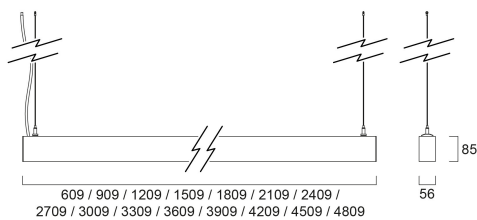

CONTINUUM PLUS 1.8 940 ST UGR D DALI EM W

Item No: 2064703

Concord

CONTINUUM PLUS 1.8 940 ST UGR D DALI EM W is a linear luminaire for surface, ceiling recessed or suspended mounting, with 3 meter pre-wiring and complete with end caps and suspension cables, direct light distribution, compact and minimalist design, ideal for offices, meeting rooms, corridors, education facilities, museums and libraries, white (RAL9016) finishing, extruded aluminium body, 1809x56x85mm dimensions, prismatic diffuser combined with lenses, 4000K (neutral white) colour temperature, total system power: 35W, total fixture output: 4800lm, luminaire efficacy: 137lm/W, colour rendering: Ra >90, LED Chromacity: 3 step MacAdam ellipse, lifespan: 89,000 hours L80B50, operating voltage: 220-240V / 50-60Hz, drive current: 750mA, electronic driver, DALI dimmable, 3-hours LiFePO4 integrated DALI Self Test emergency, Class I electrical protection, IP20, IK03, suitable for internal environment only.

Technical Assets

Dimensions (mm)

Photometrics

Distance [m]	Cone diameter [m]	Beam diameter [m]	Beam diameter [ft]	Illuminance [lx]
0.5	0.71 0.73	0.71 0.73	2.33 2.39	14913 4000 3981
1.0	1.42 1.46	1.42 1.46	4.66 4.78	3729 1533 980
1.5	2.12 2.19	2.12 2.19	6.99 7.14	1555 685 439
2.0	2.83 2.92	2.83 2.92	9.32 9.51	932 288 247
2.5	3.54 3.65	3.54 3.65	11.65 11.91	597 154 133
3.0	4.25 4.38	4.25 4.38	13.98 14.37	414 114 110

Distance [m] Cone diameter [m] Beam diameter [m] Beam diameter [ft] Illuminance [lx]

— C0 - C180 (Half beam angle: 72.0°)
— C90 - C270 (Half beam angle: 70.0°)

CONTINUUM PLUS 1.8 940 ST UGR D DALI EM W

Item No: 2064703

Packaging

Product EAN number	5025768647033
Packaging single length / height (cm)	191.0
Packaging single width (cm)	11.7
Packaging single depth (cm)	14.7
DUN14 (inner)	05025768647033
Units per outer package	1
Packaging outer length / height (cm)	191.0
Packaging outer width (cm)	11.7
Packaging outer depth (cm)	14.7