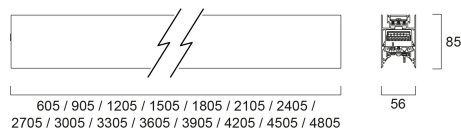

CONTINUUM PLUS 1.8 940 CO UGR D DALI EM W

Item No: 2064719

Concord

CONTINUUM PLUS 1.8 940 CO UGR D DALI EM W is a linear luminaire with trimless body for surface, suspended or recessed mounting, various mounting accessories, direct light distribution, compact and minimalist design, ideal for offices, meeting rooms, corridors, education facilities, museums and libraries, white (RAL9016) finishing, extruded aluminium body, 1805x56x85mm dimensions, prismatic diffuser combined with lenses, 4000K (neutral white) colour temperature, total system power: 35W, total fixture output: 4800lm, luminaire efficacy: 137lm/W, colour rendering: Ra >90, LED Chromacity: 3 step MacAdam ellipse, lifespan: 89,000 hours L80B50, operating voltage: 220-240V / 50-60Hz, drive current: 750mA, electronic driver, DALI dimmable, 3-hours LiFePO4 integrated DALI Self Test emergency, Class I electrical protection, IP20, IK03, suitable for internal environment only. The product is delivered without diffuser, end cap, suspension or power supply kit, the accessories eg rolled diffuser (2064607) to be ordered separately.

Technical Assets

Dimensions (mm)

Photometrics

Distance [m]	Cone diameter [m]	Beam diameter [m]	Beam diameter [ft]	Beam diameter [in]	Illuminance [lx]
0.5	0.71 0.73	0.71 0.73	2.33 2.39	9.21 9.40	14913 4000 3981
1.0	1.42 1.46	1.42 1.46	4.66 4.78	18.42 18.80	3726 1000 990
1.5	2.12 2.19	2.12 2.19	6.99 7.17	27.63 28.00	1556 456 439
2.0	2.83 2.92	2.83 2.92	9.32 9.56	36.84 37.20	932 268 247
2.5	3.54 3.65	3.54 3.65	11.65 11.91	46.05 46.40	597 164 153
3.0	4.25 4.38	4.25 4.38	13.98 14.24	55.26 55.60	414 114 110

Packaging

Product EAN number	5025768647194
Packaging single length / height (cm)	191.0
Packaging single width (cm)	11.7
Packaging single depth (cm)	14.7
DUN14 (inner)	05025768647194
Units per outer package	1
Packaging outer length / height (cm)	191.0
Packaging outer width (cm)	11.7
Packaging outer depth (cm)	14.7