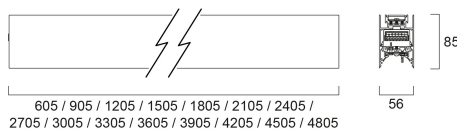

CONTINUUM PLUS 2.7 940 CO UGR D DALI EM W

Item No: 2064775

Concord

CONTINUUM PLUS 2.7 940 CO UGR D DALI EM W is a linear luminaire with trimless body for surface, suspended or recessed mounting, various mounting accessories, direct light distribution, compact and minimalist design, ideal for offices, meeting rooms, corridors, education facilities, museums and libraries, white (RAL9016) finishing, extruded aluminium body, 2705x56x85mm dimensions, prismatic diffuser combined with lenses, 4000K (neutral white) colour temperature, total system power: 50.5W, total fixture output: 7100lm, luminaire efficacy: 141lm/W, colour rendering: Ra >90, LED Chromacity: 3 step MacAdam ellipse, lifespan: 89,000 hours L80B50, operating voltage: 220-240V / 50-60Hz, drive current: 1125mA, electronic driver, DALI dimmable, 3-hours LiFePO4 integrated DALI Self Test emergency, Class I electrical protection, IP20, IK03, suitable for internal environment only. The product is delivered without diffuser, end cap, suspension or power supply kit, the accessories eg rolled diffuser (2064607) to be ordered separately.

Technical Assets

Dimensions (mm)

Photometrics

Distance [m]	Cone diameter [m]	Beam diameter [m]	Beam diameter [ft]	Illuminance [lx]
0.5	0.71 0.73	0.71 0.73	2.33 2.39	22000 6000 6000
1.0	1.42 1.46	1.42 1.46	4.66 4.78	5516 1934 1481
1.5	2.13 2.19	2.13 2.19	6.99 7.17	2452 873 649
2.0	2.83 2.92	2.83 2.92	9.32 9.55	1379 493 355
2.5	3.54 3.65	3.54 3.65	11.65 11.93	883 314 224
3.0	4.25 4.38	4.25 4.38	13.98 14.34	613 216 152

Packaging

Product EAN number	5025768647750
Packaging single length / height (cm)	281.0
Packaging single width (cm)	11.7
Packaging single depth (cm)	14.7
DUN14 (inner)	05025768647750
Units per outer package	1
Packaging outer length / height (cm)	281.0
Packaging outer width (cm)	11.7
Packaging outer depth (cm)	14.7