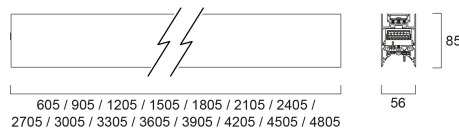

# CONTINUUM PLUS 2.7 940 CO OPAL D DALI EM B

Item No: 2064781

Concord

CONTINUUM PLUS 2.7 940 CO OPAL D DALI EM B is a linear luminaire with trimless body for surface, suspended or recessed mounting, various mounting accessories, direct light distribution, compact and minimalist design, ideal for offices, meeting rooms, corridors, education facilities, museums and libraries, black (RAL9005) finishing, extruded aluminium body, 2705x56x85mm dimensions, opal diffuser, 4000K (neutral white) colour temperature, total system power: 50.5W, total fixture output: 6550lm, luminaire efficacy: 130lm/W, colour rendering: Ra >90, LED Chromacity: 3 step MacAdam ellipse, lifespan: 89,000 hours L80B50, operating voltage: 220-240V / 50-60Hz, drive current: 1125mA, electronic driver, DALI dimmable, 3-hours LiFePO4 integrated DALI Self Test emergency, Class I electrical protection, IP20, IK03, suitable for internal environment only. The product is delivered without diffuser, end cap, suspension or power supply kit, the accessories eg rolled diffuser (2064605) to be ordered separately.

### Dimensions (mm)

## Packaging

Product EAN number	5025768647811
Packaging single length / height (cm)	281.0
Packaging single width (cm)	11.7
Packaging single depth (cm)	14.7
DUN14 (inner)	05025768647811
Units per outer package	1
Packaging outer length / height (cm)	281.0
Packaging outer width (cm)	11.7
Packaging outer depth (cm)	14.7