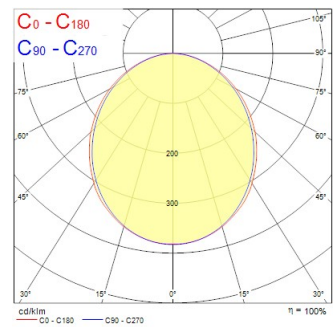

# CONTINUUM PLUS 2.7 940 CO OPAL D DALI EM B

Item No: 2064781

Concord

CONTINUUM PLUS 2.7 940 CO OPAL D DALI EM B is a linear luminaire with trimless body for surface, suspended or recessed mounting, various mounting accessories, direct light distribution, compact and minimalist design, ideal for offices, meeting rooms, corridors, education facilities, museums and libraries, black (RAL9005) finishing, extruded aluminium body, 2705x56x85mm dimensions, opal diffuser, 4000K (neutral white) colour temperature, total system power: 50.5W, total fixture output: 6550lm, luminaire efficacy: 130lm/W, colour rendering: Ra >90, LED Chromacity: 3 step MacAdam ellipse, lifespan: 89,000 hours L80B50, operating voltage: 220-240V / 50-60Hz, drive current: 1125mA, electronic driver, DALI dimmable, 3-hours LiFePO4 integrated DALI Self Test emergency, Class I electrical protection, IP20, IK03, suitable for internal environment only. The product is delivered without diffuser, end cap, suspension or power supply kit, the accessories eg rolled diffuser (2064605) to be ordered separately.

### Dimensions (mm)

### Photometrics

Distance [m]	Cone diameter [m]	Beam diameter [m]	Beam angle [°]	Beam angle [°]	Beam angle [°]	Illuminance [lx]
0.5	1.23 1.31	1.23 1.31	90°	90°	90°	10211 1265
1.0	2.45 2.62	2.45 2.62	90°	90°	90°	2503 311
1.5	3.68 3.92	3.68 3.92	90°	90°	90°	1112 144
2.0	4.90 5.23	4.90 5.23	90°	90°	90°	658 79
2.5	6.13 6.54	6.13 6.54	90°	90°	90°	400 51
3.0	7.36 7.85	7.36 7.85	90°	90°	90°	278 34