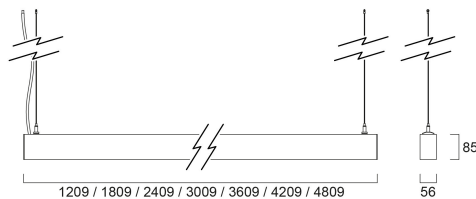

CONTINUUM PLUS 3.0 940 ST OPAL DI DALI EM W

Item No: 2064803

Concord

CONTINUUM PLUS 3.0 940 ST OPAL DI DALI EM W is a linear luminaire for suspended mounting with 3 meter pre-wiring and complete with end caps and suspension cables, direct/indirect light distribution (60/40 ratio), compact and minimalist design, ideal for offices, meeting rooms, corridors, education facilities, museums and libraries, white (RAL9016) finishing, extruded aluminium body, 3009x56x85mm dimensions, opal diffuser, 4000K (neutral white) colour temperature, total system power: 93W, total fixture output: 12750lm, luminaire efficacy: 137lm/W, colour rendering: Ra >90, LED Chromacity: 3 step MacAdam ellipse, lifespan: 89,000 hours L80B50, operating voltage: 220-240V / 50-60Hz, drive current: 2125mA, electronic driver, DALI dimmable, 3-hours LiFePO4 integrated DALI Self Test emergency, direct/indirect independently addressable, Class I electrical protection, IP20, IK03, suitable for internal environment only.

Technical Assets

Dimensions (mm)

Photometrics

Distance [m]	Cone diameter [m]	Beam diameter [m]	Beam angle [°]	Beam angle [°]	Beam angle [°]	Illuminance [lx]
0.5	1.23 1.31	1.23 1.31	90°	90°	137°	11032
1.0	2.45 2.62	2.45 2.62	90°	90°	137°	2766
1.5	3.68 3.92	3.68 3.92	90°	90°	137°	1226
2.0	4.90 5.23	4.90 5.23	90°	90°	137°	690
2.5	6.13 6.54	6.13 6.54	90°	90°	137°	441
3.0	7.36 7.85	7.36 7.85	90°	90°	137°	308

Distance [m] Cone diameter [m] Beam diameter [m] Beam angle [°] Beam angle [°] Beam angle [°] Illuminance [lx]

— C0 - C180 (Half beam angle: 105.2°)
— C90 - C270 (Half beam angle: 101.6°)

CONTINUUM PLUS 3.0 940 ST OPAL DI DALI EM W

Packaging

Product EAN number	5025768648030
Packaging single length / height (cm)	311.0
Packaging single width (cm)	11.7
Packaging single depth (cm)	14.7
DUN14 (inner)	05025768648030
Units per outer package	1
Packaging outer length / height (cm)	311.0
Packaging outer width (cm)	11.7
Packaging outer depth (cm)	14.7