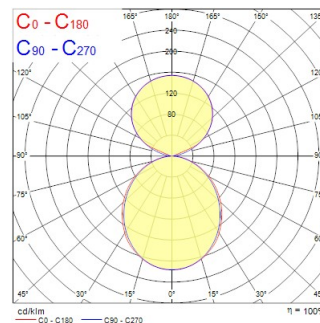

CONTINUUM PLUS 3.0 940 ST OPAL DI DALI EM B

Item No: 2064805

Concord

CONTINUUM PLUS 3.0 940 ST OPAL DI DALI EM B is a linear luminaire for suspended mounting with 3 meter pre-wiring and complete with end caps and suspension cables, direct/indirect light distribution (60/40 ratio), compact and minimalist design, ideal for offices, meeting rooms, corridors, education facilities, museums and libraries, black (RAL9005) finishing, extruded aluminium body, 3009x56x85mm dimensions, opal diffuser, 4000K (neutral white) colour temperature, total system power: 93W, total fixture output: 12750lm, luminaire efficacy: 137lm/W, colour rendering: Ra >90, LED Chromacity: 3 step MacAdam ellipse, lifespan: 89,000 hours L80B50, operating voltage: 220-240V / 50-60Hz, drive current: 2125mA, electronic driver, DALI dimmable, 3-hours LiFePO4 integrated DALI Self Test emergency, direct/indirect independently addressable, Class I electrical protection, IP20, IK03, suitable for internal environment only.

Technical Assets

Dimensions (mm)

Photometrics

Distance [m]	Cone diameter [m]	Beam diameter [m]	Beam diameter [ft]	Illuminance [lx]
0.5	1.23	1.01	3.31	11032
			10.8'	1207
			34.8'	127
1.0	2.45	2.02	6.63	2786
			21.6'	300
			68.5'	269
1.5	3.68	3.02	9.92	1206
			31.9'	135
			99.1'	137
2.0	4.90	4.03	13.2	690
			43.6'	87
			134.3'	77
2.5	6.13	5.04	16.5	441
			54.1'	66
			166.3'	49
3.0	7.36	6.05	19.7	308
			64.8'	59
			198.5'	34

Optical data

Fixture luminous flux (lm)	12750
Luminaire efficacy (lm/W)	137
Correlated colour temperature (k)	4000
Light colour	Neutral White
CRI (Ra)	90
Colour Variation Initial (SDCM)	SDCM3
Distribution type	Symmetric
Glare control	< 25
Photobiological Risk Group	RG1
Luminous flux (emergency) (lm)	255