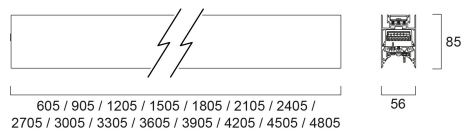

# CONTINUUM PLUS 3.0 940 CO UGR D DALI EM W

Item No: 2064807

Concord

CONTINUUM PLUS 3.0 940 CO UGR D DALI EM W is a linear luminaire with trimless body for surface, suspended or recessed mounting, various mounting accessories, direct light distribution, compact and minimalist design, ideal for offices, meeting rooms, corridors, education facilities, museums and libraries, white (RAL9016) finishing, extruded aluminium body, 3005x56x85mm dimensions, prismatic diffuser combined with lenses, 4000K (neutral white) colour temperature, total system power: 56W, total fixture output: 7950lm, luminaire efficacy: 142lm/W, colour rendering: Ra >90, LED Chromacity: 3 step MacAdam ellipse, lifespan: 89,000 hours L80B50, operating voltage: 220-240V / 50-60Hz, drive current: 1250mA, electronic driver, DALI dimmable, 3-hours LiFePO4 integrated DALI Self Test emergency, Class I electrical protection, IP20, IK03, suitable for internal environment only. The product is delivered without diffuser, end cap, suspension or power supply kit, the accessories eg rolled diffuser (2064607) to be ordered separately.

### Dimensions (mm)

## Physical data

Housing colour	RAL 9016 - Traffic white / Bezel
IP rating	IP20
IK rating	IK03
Diffuser finish	Transparent
Diffuser material	PC Polycarbonate
Reflector finish	Not Applicable
Nominal Product Length (mm)	3005
Nominal Product Width (mm)	56
Nominal Product Height (mm)	85
Weight (kg)	8.4

## Packaging

Product EAN number	5025768648078
Packaging single length / height (cm)	311.0
Packaging single width (cm)	11.7
Packaging single depth (cm)	14.7
DUN14 (inner)	05025768648078
Units per outer package	1
Packaging outer length / height (cm)	311.0
Packaging outer width (cm)	11.7
Packaging outer depth (cm)	14.7