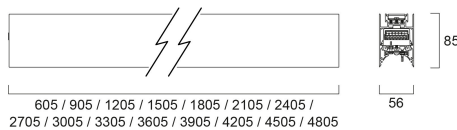

# CONTINUUM PLUS 3.0 940 CO OPAL D DALI W

Item No: 2064810

Concord

CONTINUUM PLUS 3.0 940 CO OPAL D DALI W is a linear luminaire with trimless body for surface, suspended or recessed mounting, various mounting accessories, direct light distribution, compact and minimalist design, ideal for offices, meeting rooms, corridors, education facilities, museums and libraries, white (RAL9016) finishing, extruded aluminium body, 3005x56x85mm dimensions, opal diffuser, 4000K (neutral white) colour temperature, total system power: 53W, total fixture output: 7300lm, luminaire efficacy: 138lm/W, colour rendering: Ra >90, LED Chromacity: 3 step MacAdam ellipse, lifespan: 89,000 hours L80B50, operating voltage: 220-240V / 50-60Hz, drive current: 1250mA, electronic driver, DALI dimmable, Class I electrical protection, IP20, IK03, suitable for internal environment only. The product is delivered without diffuser, end cap, suspension or power supply kit, the accessories eg rolled diffuser (2064605) to be ordered separately.

### Dimensions (mm)

### Physical data

Housing colour	RAL 9016 - Traffic white / Bezel
IP rating	IP20
IK rating	IK03
Diffuser finish	Opal
Diffuser material	PC Polycarbonate
Reflector finish	Not Applicable
Nominal Product Length (mm)	3005
Nominal Product Width (mm)	56
Nominal Product Height (mm)	85
Weight (kg)	8.0

### Packaging

Product EAN number	5025768648108
Packaging single length / height (cm)	311.0
Packaging single width (cm)	11.7
Packaging single depth (cm)	14.7
DUN14 (inner)	05025768648108
Units per outer package	1
Packaging outer length / height (cm)	311.0
Packaging outer width (cm)	11.7
Packaging outer depth (cm)	14.7