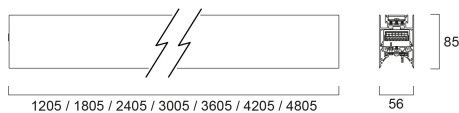

CONTINUUM PLUS 3.0 940 CO UGR DI DALI EM B

Item No: 2064817

Concord

CONTINUUM PLUS 3.0 940 CO UGR DI DALI EM B is a linear luminaire with trimless body for suspended mounting, various mounting accessories, direct/indirect light distribution (60/40 ratio), compact and minimalist design, ideal for offices, meeting rooms, corridors, education facilities, museums and libraries, black (RAL9005) finishing, extruded aluminium body, 3005x56x85mm dimensions, prismatic diffuser combined with lenses, 4000K (neutral white) colour temperature, total system power: 93W, total fixture output: 13350lm, luminaire efficacy: 144lm/W, colour rendering: Ra >90, LED Chromacity: 3 step MacAdam ellipse, lifespan: 89,000 hours L80B50, operating voltage: 220-240V / 50-60Hz, drive current: 2125mA, electronic driver, DALI dimmable, 3-hours LiFePO4 integrated DALI Self Test emergency, direct/indirect independently addressable, Class I electrical protection, IP20, IK03, suitable for internal environment only. The product is delivered without diffuser, end cap, suspension or power supply kit, the accessories eg rolled diffuser (2064607) to be ordered separately.

Technical Assets

Dimensions (mm)

Photometrics

Distance [m]	Cone diameter [m]	Beam diameter [m]	Illuminance [lx]
0.5	0.73	0.71	2420
			E171 36.1° 6400 E170 35.3° 6960
1.0	1.46	1.42	6030
			E171 36.1° 1372 E170 35.3° 1512
1.5	2.19	2.12	2680
			E171 36.1° 712 E170 35.3° 784
2.0	2.92	2.83	1507
			E171 36.1° 451 E170 35.3° 495
2.5	3.65	3.54	966
			E171 36.1° 288 E170 35.3° 315
3.0	4.38	4.25	670
			E171 36.1° 192 E170 35.3° 210

Packaging

Product EAN number	5025768648177
Packaging single length / height (cm)	311.0
Packaging single width (cm)	11.7
Packaging single depth (cm)	14.7
DUN14 (inner)	05025768648177
Units per outer package	1
Packaging outer length / height (cm)	311.0
Packaging outer width (cm)	11.7
Packaging outer depth (cm)	14.7