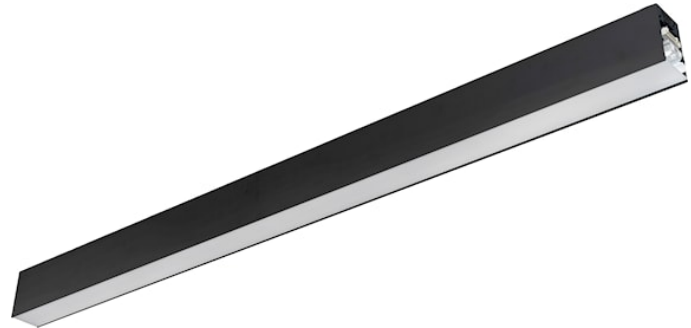

CONTINUUM PLUS 3.0 940 CO UGR DI DALI EM B

Item No: 2064817

Concord

CONTINUUM PLUS 3.0 940 CO UGR DI DALI EM B is a linear luminaire with trimless body for suspended mounting, various mounting accessories, direct/indirect light distribution (60/40 ratio), compact and minimalist design, ideal for offices, meeting rooms, corridors, education facilities, museums and libraries, black (RAL9005) finishing, extruded aluminium body, 3005x56x85mm dimensions, prismatic diffuser combined with lenses, 4000K (neutral white) colour temperature, total system power: 93W, total fixture output: 13350lm, luminaire efficacy: 144lm/W, colour rendering: Ra >90, LED Chromacity: 3 step MacAdam ellipse, lifespan: 89,000 hours L80B50, operating voltage: 220-240V / 50-60Hz, drive current: 2125mA, electronic driver, DALI dimmable, 3-hours LiFePO4 integrated DALI Self Test emergency, direct/indirect independently addressable, Class I electrical protection, IP20, IK03, suitable for internal environment only. The product is delivered without diffuser, end cap, suspension or power supply kit, the accessories eg rolled diffuser (2064607) to be ordered separately.

CONTINUUM PLUS 3.0 940 CO UGR DI DALI EM B

Item No: 2064817

Concord

General data

Product name	CONTINUUM PLUS 3.0 940 CO UGR DI DALI EM B
Technology	LED
Cap/Base	N/A
Housing	Aluminium
Mount	Suspended
Built in presence detector	NONE
Fixture rating	Enclosed
General application	Office, Education, Retail
Operating temperature range (°C)	1°C...+25°C
Virtual assistant compatibility	N/A
ETIM Class	EC002892
Warranty	5 years