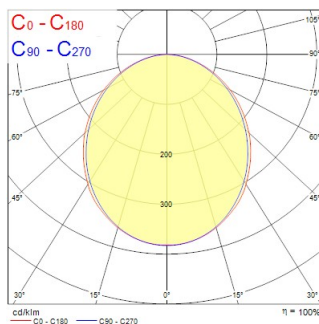

Technical Assets

Dimensions (mm)

Photometrics

Distance [m]	Cone diameter [m]	Beam diameter [m]	Illuminance [lx]
0.5	1.23	1.01	1187
	2.45	2.02	298
1.0	3.65	3.92	120
	4.90	5.23	68
1.5	6.13	6.54	48
	7.36	7.85	38
2.0	8.38	8.98	29
	9.80	10.38	22
2.5	10.47	11.18	18
	12.13	12.85	14
3.0	12.23	13.61	12
	14.05	15.52	9

Distance [m] Cone diameter [m] Beam diameter [m] Illuminance [lx]
 — C0 - C180 (Half beam angle: 105.2°)
 — C90 - C270 (Half beam angle: 101.6°)

CONTINUUM PLUS TR 3.0 940 CO OPAL D DALI EM W

Item No: 2064827