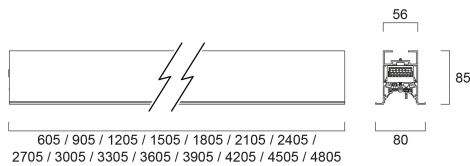

CONTINUUM PLUS TR 3.0 940 CO OPAL D DALI EM B

Item No: 2064829

Concord

CONTINUUM PLUS TR 3.0 940 CO OPAL D DALI EM B is a linear luminaire with trim body for plasterboard ceilings, suitable for recessed installation either horizontally or vertically, recessed mounting accessory, direct light distribution, compact and minimalist design, ideal for offices, meeting rooms, corridors, education facilities, museums and libraries, black (RAL9005) finishing, extruded aluminium body, 3005x80x85mm dimensions, opal diffuser, 4000K (neutral white) colour temperature, total system power: 56W, total fixture output: 7300lm, luminaire efficacy: 130lm/W, colour rendering: Ra >90, LED Chromacity: 3 step MacAdam ellipse, lifespan: 89,000 hours L80B50, operating voltage: 220-240V / 50-60Hz, drive current: 1250mA, electronic driver, DALI dimmable, 3-hours LiFePO4 integrated DALI Self Test emergency, Class I electrical protection, IP20, IK03, suitable for internal environment only. The product is delivered without diffuser, end cap, suspension or power supply kit, the accessories eg rolled diffuser (2064605) to be ordered separately.

Technical Assets

Dimensions (mm)

Photometrics

Distance [m]	Cone diameter [m]	Beam diameter [m]	Illuminance [lx]
0.5	1.23	1.01	1187
			E171 90.8° 1410
			E171 92.8° 1281
1.0	2.45	2.02	278
			E171 90.8° 388
			E171 92.8° 311
1.5	3.68	3.02	120
			E171 90.8° 187
			E171 92.8° 159
2.0	4.90	4.02	69
			E171 90.8° 95
			E171 92.8° 78
2.5	6.13	5.04	44
			E171 90.8° 51
			E171 92.8° 42
3.0	7.36	6.05	30
			E171 90.8° 28
			E171 92.8° 23

Packaging

Product EAN number	5025768648290
Packaging single length / height (cm)	311.0
Packaging single width (cm)	11.7
Packaging single depth (cm)	14.7
DUN14 (inner)	05025768648290
Units per outer package	1
Packaging outer length / height (cm)	311.0
Packaging outer width (cm)	11.7
Packaging outer depth (cm)	14.7