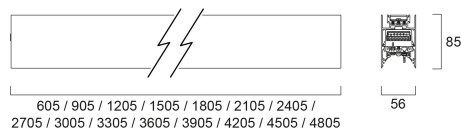

# CONTINUUM PLUS 3.3 940 CO UGR D DALI EM W

Item No: 2064839

Concord

CONTINUUM PLUS 3.3 940 CO UGR D DALI EM W is a linear luminaire with trimless body for surface, suspended or recessed mounting, various mounting accessories, direct light distribution, compact and minimalist design, ideal for offices, meeting rooms, corridors, education facilities, museums and libraries, white (RAL9016) finishing, extruded aluminium body, 3305x56x85mm dimensions, prismatic diffuser combined with lenses, 4000K (neutral white) colour temperature, total system power: 61W, total fixture output: 8700lm, luminaire efficacy: 143lm/W, colour rendering: Ra >90, LED Chromacity: 3 step MacAdam ellipse, lifespan: 89,000 hours L80B50, operating voltage: 220-240V / 50-60Hz, drive current: 1375mA, electronic driver, DALI dimmable, 3-hours LiFePO4 integrated DALI Self Test emergency, Class I electrical protection, IP20, IK03, suitable for internal environment only. The product is delivered without diffuser, end cap, suspension or power supply kit, the accessories eg rolled diffuser (2064607) to be ordered separately.

### Dimensions (mm)

## Physical data

Housing colour	RAL 9016 - Traffic white / Bezel
IP rating	IP20
IK rating	IK03
Diffuser finish	Transparent
Diffuser material	PC Polycarbonate
Reflector finish	Not Applicable
Nominal Product Length (mm)	3305
Nominal Product Width (mm)	56
Nominal Product Height (mm)	85
Weight (kg)	9.2

## Packaging

Product EAN number	5025768648399
Packaging single length / height (cm)	341.0
Packaging single width (cm)	11.7
Packaging single depth (cm)	14.7
DUN14 (inner)	05025768648399
Units per outer package	1
Packaging outer length / height (cm)	341.0
Packaging outer width (cm)	11.7
Packaging outer depth (cm)	14.7