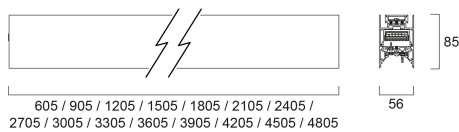

CONTINUUM PLUS 3.6 940 CO UGR D DALI EM W

Item No: 2064871

Concord

CONTINUUM PLUS 3.6 940 CO UGR D DALI EM W is a linear luminaire with trimless body for surface, suspended or recessed mounting, various mounting accessories, direct light distribution, compact and minimalist design, ideal for offices, meeting rooms, corridors, education facilities, museums and libraries, white (RAL9016) finishing, extruded aluminium body, 3605x56x85mm dimensions, prismatic diffuser combined with lenses, 4000K (neutral white) colour temperature, total system power: 69W, total fixture output: 9450lm, luminaire efficacy: 137lm/W, colour rendering: Ra >90, LED Chromacity: 3 step MacAdam ellipse, lifespan: 89,000 hours L80B50, operating voltage: 220-240V / 50-60Hz, drive current: 1500mA, electronic driver, DALI dimmable, 3-hours LiFePO4 integrated DALI Self Test emergency, Class I electrical protection, IP20, IK03, suitable for internal environment only. The product is delivered without diffuser, end cap, suspension or power supply kit, the accessories eg rolled diffuser (2064607) to be ordered separately.

Technical Assets

Dimensions (mm)

Photometrics

Distance [m]	Cone diameter [m]	Beam diameter [m]	Beam diameter [ft]	Illuminance [lx]
0.5	0.71 0.73	0.71 0.73	2.33 2.39	2009 2009
1.0	1.42 1.46	1.42 1.46	4.66 4.78	7542 7542
1.5	2.12 2.19	2.12 2.19	6.99 7.17	3283 3283
2.0	2.83 2.92	2.83 2.92	9.32 9.54	1836 1836
2.5	3.54 3.65	3.54 3.65	11.65 11.93	1178 1178
3.0	4.25 4.38	4.25 4.38	13.98 14.42	816 816

Packaging

Product EAN number	5025768648719
Packaging single length / height (cm)	371.0
Packaging single width (cm)	11.7
Packaging single depth (cm)	14.7
DUN14 (inner)	05025768648719
Units per outer package	1
Packaging outer length / height (cm)	371.0
Packaging outer width (cm)	11.7
Packaging outer depth (cm)	14.7