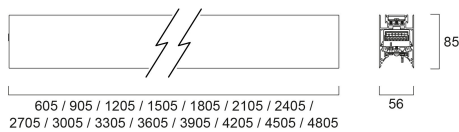

CONTINUUM PLUS 3.6 940 CO UGR D DALI EM B

Item No: 2064873

Concord

CONTINUUM PLUS 3.6 940 CO UGR D DALI EM B is a linear luminaire with trimless body for surface, suspended or recessed mounting, various mounting accessories, direct light distribution, compact and minimalist design, ideal for offices, meeting rooms, corridors, education facilities, museums and libraries, black (RAL9005) finishing, extruded aluminium body, 3605x56x85mm dimensions, prismatic diffuser combined with lenses, 4000K (neutral white) colour temperature, total system power: 69W, total fixture output: 9450lm, luminaire efficacy: 137lm/W, colour rendering: Ra >90, LED Chromacity: 3 step MacAdam ellipse, lifespan: 89,000 hours L80B50, operating voltage: 220-240V / 50-60Hz, drive current: 1500mA, electronic driver, DALI dimmable, 3-hours LiFePO4 integrated DALI Self Test emergency, Class I electrical protection, IP20, IK03, suitable for internal environment only. The product is delivered without diffuser, end cap, suspension or power supply kit, the accessories eg rolled diffuser (2064607) to be ordered separately.

Technical Assets

Dimensions (mm)

Photometrics

Distance [m]	Cone diameter [m]	Beam diameter [m]	Beam diameter [ft]	Beam diameter [in]	Illuminance [lx]
0.5	0.71	0.73	2.36	9.30	2009
			35.3"	13.9"	829
1.0	1.42	1.46	4.66	18.3"	754
			35.3"	13.9"	259
1.5	2.13	2.19	6.99	27.4"	503
			35.3"	13.9"	186
2.0	2.83	2.92	9.45	37.2"	378
			35.3"	13.9"	139
2.5	3.54	3.65	11.78	46.3"	303
			35.3"	13.9"	111
3.0	4.25	4.38	14.09	56.1"	254
			35.3"	13.9"	94

Packaging

Product EAN number	5025768648733
Packaging single length / height (cm)	371.0
Packaging single width (cm)	11.7
Packaging single depth (cm)	14.7
DUN14 (inner)	05025768648733
Units per outer package	1
Packaging outer length / height (cm)	371.0
Packaging outer width (cm)	11.7
Packaging outer depth (cm)	14.7