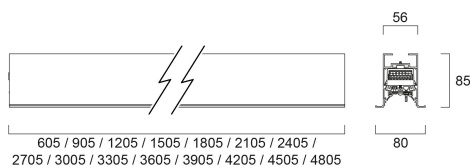

# CONTINUUM PLUS TR 3.6 940 CO OPAL D DALI B

Item No: 2064892

Concord

CONTINUUM PLUS TR 3.6 940 CO OPAL D DALI B is a linear luminaire with trim body for plasterboard ceilings, suitable for recessed installation either horizontally or vertically, recessed mounting accessory, direct light distribution, compact and minimalist design, ideal for offices, meeting rooms, corridors, education facilities, museums and libraries, black (RAL9005) finishing, extruded aluminium body, 3605x80x85mm dimensions, opal diffuser, 4000K (neutral white) colour temperature, total system power: 63W, total fixture output: 8700lm, luminaire efficacy: 138lm/W, colour rendering: Ra >90, LED Chromacity: 3 step MacAdam ellipse, lifespan: 89,000 hours L80B50, operating voltage: 220-240V / 50-60Hz, drive current: 1500mA, electronic driver, DALI dimmable, Class I electrical protection, IP20, IK03, suitable for internal environment only. The product is delivered without diffuser, end cap, suspension or power supply kit, the accessories eg rolled diffuser (2064605) to be ordered separately.

### Dimensions (mm)

## Physical data

Housing colour	RAL 9005 - Jet black
IP rating	IP20
IK rating	IK03
Diffuser finish	Opal
Diffuser material	PC Polycarbonate
Reflector finish	Not Applicable
Nominal Product Length (mm)	3605
Nominal Product Width (mm)	80
Nominal Product Height (mm)	85
Weight (kg)	9.6

## Packaging

Product EAN number	5025768648924
Packaging single length / height (cm)	371.0
Packaging single width (cm)	11.7
Packaging single depth (cm)	14.7
DUN14 (inner)	05025768648924
Units per outer package	1
Packaging outer length / height (cm)	371.0
Packaging outer width (cm)	11.7
Packaging outer depth (cm)	14.7