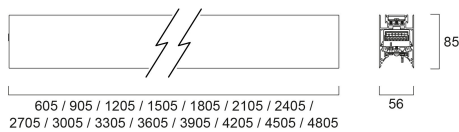

CONTINUUM PLUS 3.9 940 CO UGR D DALI EM B

Item No: 2064905

Concord

CONTINUUM PLUS 3.9 940 CO UGR D DALI EM B is a linear luminaire with trimless body for surface, suspended or recessed mounting, various mounting accessories, direct light distribution, compact and minimalist design, ideal for offices, meeting rooms, corridors, education facilities, museums and libraries, black (RAL9005) finishing, extruded aluminium body, 3905x56x85mm dimensions, prismatic diffuser combined with lenses, 4000K (neutral white) colour temperature, total system power: 74.5W, total fixture output: 10250lm, luminaire efficacy: 138lm/W, colour rendering: Ra >90, LED Chromacity: 3 step MacAdam ellipse, lifespan: 89,000 hours L80B50, operating voltage: 220-240V / 50-60Hz, drive current: 1625mA, electronic driver, DALI dimmable, 3-hours LiFePO4 integrated DALI Self Test emergency, Class I electrical protection, IP20, IK03, suitable for internal environment only. The product is delivered without diffuser, end cap, suspension or power supply kit, the accessories eg rolled diffuser (2064607) to be ordered separately.

Technical Assets

Dimensions (mm)

Photometrics

Distance [m]	Cone diameter [m]	Beam diameter [m]	Beam diameter [ft]	Beam diameter [in]	Illuminance [lx]
0.5	0.71	0.73	30.3"	874	9300
			36.1"	918	640
1.0	1.42	1.46	36.3"	918	7964
			36.1"	918	2100
1.5	2.12	2.19	36.3"	918	3540
			36.1"	918	958
2.0	2.83	2.92	36.3"	918	1991
			36.1"	918	657
2.5	3.54	3.65	36.3"	918	1274
			36.1"	918	380
3.0	4.25	4.38	36.3"	918	895
			36.1"	918	234

Packaging

Product EAN number	5025768649051
Packaging single length / height (cm)	401.0
Packaging single width (cm)	11.7
Packaging single depth (cm)	14.7
DUN14 (inner)	05025768649051
Units per outer package	1
Packaging outer length / height (cm)	401.0
Packaging outer width (cm)	11.7
Packaging outer depth (cm)	14.7