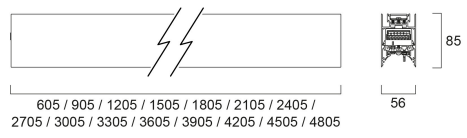

CONTINUUM PLUS 4.2 940 CO OPAL D DALI EM W

Item No: 2064939

Concord

CONTINUUM PLUS 4.2 940 CO OPAL D DALI EM W is a linear luminaire with trimless body for surface, suspended or recessed mounting, various mounting accessories, direct light distribution, compact and minimalist design, ideal for offices, meeting rooms, corridors, education facilities, museums and libraries, white (RAL9016) finishing, extruded aluminium body, 4205x56x85mm dimensions, opal diffuser, 4000K (neutral white) colour temperature, total system power: 80W, total fixture output: 10200lm, luminaire efficacy: 128lm/W, colour rendering: Ra >90, LED Chromacity: 3 step MacAdam ellipse, lifespan: 89,000 hours L80B50, operating voltage: 220-240V / 50-60Hz, drive current: 1750mA, electronic driver, DALI dimmable, 3-hours LiFePO4 integrated DALI Self Test emergency, Class I electrical protection, IP20, IK03, suitable for internal environment only. The product is delivered without diffuser, end cap, suspension or power supply kit, the accessories eg rolled diffuser (2064605) to be ordered separately.

Technical Assets

Dimensions (mm)

Photometrics

Distance [m]	Cone diameter [m]	Beam diameter [m]	Beam diameter [ft]	Beam diameter [in]	Illuminance [lx]
0.5	1.23 1.31	0.07 0.08	0.23 0.26	0.91 1.04	10539 9714
1.0	2.45 2.62	0.14 0.16	0.46 0.53	1.82 2.08	3397 2884
1.5	3.68 3.92	0.21 0.23	0.69 0.79	2.73 3.14	1732 1364
2.0	4.90 5.23	0.28 0.31	0.91 1.04	3.64 4.13	974 733
2.5	6.13 6.54	0.35 0.38	1.13 1.29	4.55 5.14	624 473
3.0	7.36 7.85	0.42 0.46	1.36 1.54	5.46 6.13	433 336

Packaging

Product EAN number	5025768649396
Packaging single length / height (cm)	431.0
Packaging single width (cm)	11.7
Packaging single depth (cm)	14.7
DUN14 (inner)	05025768649396
Units per outer package	1
Packaging outer length / height (cm)	431.0
Packaging outer width (cm)	11.7
Packaging outer depth (cm)	14.7