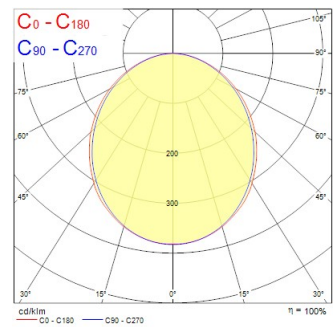

CONTINUUM PLUS 4.2 940 CO OPAL D DALI EM W

Item No: 2064939

Concord

CONTINUUM PLUS 4.2 940 CO OPAL D DALI EM W is a linear luminaire with trimless body for surface, suspended or recessed mounting, various mounting accessories, direct light distribution, compact and minimalist design, ideal for offices, meeting rooms, corridors, education facilities, museums and libraries, white (RAL9016) finishing, extruded aluminium body, 4205x56x85mm dimensions, opal diffuser, 4000K (neutral white) colour temperature, total system power: 80W, total fixture output: 10200lm, luminaire efficacy: 128lm/W, colour rendering: Ra >90, LED Chromacity: 3 step MacAdam ellipse, lifespan: 89,000 hours L80B50, operating voltage: 220-240V / 50-60Hz, drive current: 1750mA, electronic driver, DALI dimmable, 3-hours LiFePO4 integrated DALI Self Test emergency, Class I electrical protection, IP20, IK03, suitable for internal environment only. The product is delivered without diffuser, end cap, suspension or power supply kit, the accessories eg rolled diffuser (2064605) to be ordered separately.

Technical Assets

Dimensions (mm)

Photometrics

Distance [m]	Cone diameter [m]	Beam diameter [m]	Beam diameter [ft]	Beam diameter [in]	Illuminance [lx]
0.5	1.23 1.31	0.07 0.08	0.23 0.26	0.91 1.04	10539 9714
1.0	2.45 2.62	0.14 0.16	0.46 0.53	1.82 2.08	3397 2884
1.5	3.68 3.92	0.21 0.23	0.69 0.79	2.73 3.14	1732 1364
2.0	4.90 5.23	0.28 0.31	0.91 1.04	3.64 4.13	974 733
2.5	6.13 6.54	0.35 0.38	1.13 1.29	4.55 5.14	624 473
3.0	7.36 7.85	0.42 0.46	1.36 1.54	5.46 6.13	433 336

Optical data

Fixture luminous flux (lm)	10200
Luminaire efficacy (lm/W)	128
Correlated colour temperature (k)	4000
Light colour	Neutral White
CRI (Ra)	90
Colour Variation Initial (SDCM)	SDCM3
Distribution type	Symmetric
Glare control	< 25
Photobiological Risk Group	RG1
Luminous flux (emergency) (lm)	510