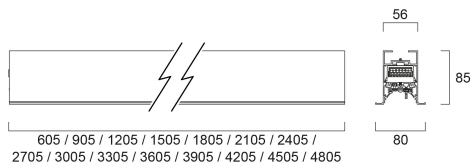

# CONTINUUM PLUS TR 4.5 940 CO OPAL D DALI EM B

Item No: 2064981

Concord

CONTINUUM PLUS TR 4.5 940 CO OPAL D DALI EM B is a linear luminaire with trim body for plasterboard ceilings, suitable for recessed installation either horizontally or vertically, recessed mounting accessory, direct light distribution, compact and minimalist design, ideal for offices, meeting rooms, corridors, education facilities, museums and libraries, black (RAL9005) finishing, extruded aluminium body, 4505x80x85mm dimensions, opal diffuser, 4000K (neutral white) colour temperature, total system power: 85W, total fixture output: 10900lm, luminaire efficacy: 128lm/W, colour rendering: Ra >90, LED Chromacity: 3 step MacAdam ellipse, lifespan: 89,000 hours L80B50, operating voltage: 220-240V / 50-60Hz, drive current: 1875mA, electronic driver, DALI dimmable, 3-hours LiFePO4 integrated DALI Self Test emergency, Class I electrical protection, IP20, IK03, suitable for internal environment only. The product is delivered without diffuser, end cap, suspension or power supply kit, the accessories eg rolled diffuser (2064605) to be ordered separately.

### Dimensions (mm)

## Physical data

Housing colour	RAL 9005 - Jet black
IP rating	IP20
IK rating	IK03
Diffuser finish	Opal
Diffuser material	PC Polycarbonate
Reflector finish	Not Applicable
Nominal Product Length (mm)	4505
Nominal Product Width (mm)	80
Nominal Product Height (mm)	85
Weight (kg)	12.8

## Packaging

Product EAN number	5025768649815
Packaging single length / height (cm)	461.0
Packaging single width (cm)	11.7
Packaging single depth (cm)	14.7
DUN14 (inner)	05025768649815
Units per outer package	1
Packaging outer length / height (cm)	461.0
Packaging outer width (cm)	11.7
Packaging outer depth (cm)	14.7