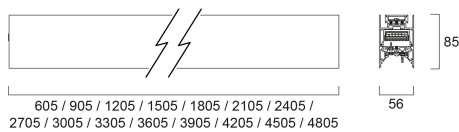

CONTINUUM PLUS 4.8 940 CO UGR D DALI EM W

Item No: 2065064

Concord

CONTINUUM PLUS 4.8 940 CO UGR D DALI EM W is a linear luminaire with trimless body for surface, suspended or recessed mounting, various mounting accessories, direct light distribution, compact and minimalist design, ideal for offices, meeting rooms, corridors, education facilities, museums and libraries, white (RAL9016) finishing, extruded aluminium body, 4805x56x85mm dimensions, prismatic diffuser combined with lenses, 4000K (neutral white) colour temperature, total system power: 90W, total fixture output: 12600lm, luminaire efficacy: 140lm/W, colour rendering: Ra >90, LED Chromacity: 3 step MacAdam ellipse, lifespan: 89,000 hours L80B50, operating voltage: 220-240V / 50-60Hz, drive current: 2000mA, electronic driver, DALI dimmable, 3-hours LiFePO4 integrated DALI Self Test emergency, Class I electrical protection, IP20, IK03, suitable for internal environment only. The product is delivered without diffuser, end cap, suspension or power supply kit, the accessories eg rolled diffuser (2064607) to be ordered separately.

Technical Assets

Dimensions (mm)

Photometrics

Distance [m]	Cone diameter [m]	Beam diameter [m]	Beam diameter [ft]	Beam diameter [in]	Illuminance [lx]
0.5	0.71 0.73	0.71 0.73	2.33 2.39	9.25 9.41	2919 1070
1.0	1.42 1.46	1.42 1.46	4.66 4.76	18.50 18.74	730 288
1.5	2.12 2.19	2.12 2.19	6.96 7.18	27.46 28.19	481 184
2.0	2.83 2.92	2.83 2.92	9.29 9.58	36.71 37.68	247 93
2.5	3.54 3.65	3.54 3.65	11.62 11.96	45.96 47.07	188 63
3.0	4.25 4.38	4.25 4.38	13.95 14.37	55.21 56.53	108 38

Packaging

Product EAN number	5025768650644
Packaging single length / height (cm)	491.0
Packaging single width (cm)	11.7
Packaging single depth (cm)	14.7
DUN14 (inner)	05025768650644
Units per outer package	1
Packaging outer length / height (cm)	491.0
Packaging outer width (cm)	11.7
Packaging outer depth (cm)	14.7