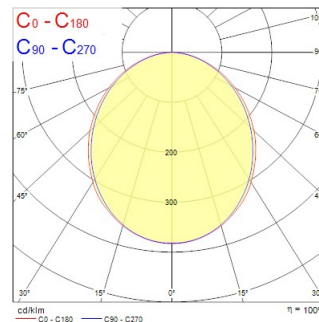

Technical Assets

Dimensions (mm)

Photometrics

Distance [m]	Cone diameter [m]	Beam diameter [m]	Beam diameter [ft]	Illuminance [lx]
0.5	1.23 1.31	0.07 0.08	0.23 0.26	1773 2240
1.0	2.45 2.62	0.14 0.16	0.46 0.51	443 561
1.5	3.68 3.92	0.21 0.23	0.69 0.76	197 221
2.0	4.90 5.23	0.28 0.31	0.92 1.01	118 131
2.5	6.13 6.54	0.35 0.38	1.15 1.27	70 80
3.0	7.36 7.85	0.42 0.46	1.38 1.51	49 55

Distance [m] Cone diameter [m] Beam diameter [m] Beam diameter [ft] Illuminance [lx]
 — C0 - C180 (Half beam angle: 105.2°)
 — C90 - C270 (Half beam angle: 101.6°)

CONTINUUM PLUS TR 4.8 940 CO OPAL D DALI EM W