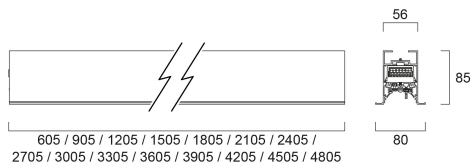

CONTINUUM PLUS TR 4.8 940 CO OPAL D DALI EM W

Item No: 2065084

Concord

CONTINUUM PLUS TR 4.8 940 CO OPAL D DALI EM W is a linear luminaire with trim body for plasterboard ceilings, suitable for recessed installation either horizontally or vertically, recessed mounting accessory, direct light distribution, compact and minimalist design, ideal for offices, meeting rooms, corridors, education facilities, museums and libraries, white (RAL9016) finishing, extruded aluminium body, 4805x80x85mm dimensions, opal diffuser, 4000K (neutral white) colour temperature, total system power: 90W, total fixture output: 11600lm, luminaire efficacy: 129lm/W, colour rendering: Ra >90, LED Chromacity: 3 step MacAdam ellipse, lifespan: 89,000 hours L80B50, operating voltage: 220-240V / 50-60Hz, drive current: 2000mA, electronic driver, DALI dimmable, 3-hours LiFePO4 integrated DALI Self Test emergency, Class I electrical protection, IP20, IK03, suitable for internal environment only. The product is delivered without diffuser, end cap, suspension or power supply kit, the accessories eg rolled diffuser (2064605) to be ordered separately.

Technical Assets

Dimensions (mm)

Photometrics

Distance [m]	Cone diameter [m]	Beam diameter [m]	Beam diameter [ft]	Illuminance [lx]
0.5	1.23 1.31	0.07 0.08	0.23 0.26	1773 2240
1.0	2.45 2.62	0.14 0.16	0.46 0.51	443 561
1.5	3.68 3.92	0.21 0.23	0.69 0.76	197 221
2.0	4.90 5.23	0.28 0.31	0.92 1.01	118 131
2.5	6.13 6.54	0.35 0.38	1.15 1.27	70 80
3.0	7.36 7.85	0.42 0.46	1.38 1.51	49 55

Packaging

Product EAN number	5025768650842
Packaging single length / height (cm)	491.0
Packaging single width (cm)	11.7
Packaging single depth (cm)	14.7
DUN14 (inner)	05025768650842
Units per outer package	1
Packaging outer length / height (cm)	491.0
Packaging outer width (cm)	11.7
Packaging outer depth (cm)	14.7