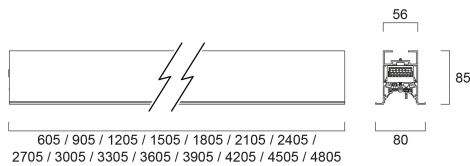

# CONTINUUM PLUS TR 4.8 940 CO OPAL D DALI EM B

Item No: 2065086

Concord

CONTINUUM PLUS TR 4.8 940 CO OPAL D DALI EM B is a linear luminaire with trim body for plasterboard ceilings, suitable for recessed installation either horizontally or vertically, recessed mounting accessory, direct light distribution, compact and minimalist design, ideal for offices, meeting rooms, corridors, education facilities, museums and libraries, black (RAL9005) finishing, extruded aluminium body, 4805x80x85mm dimensions, opal diffuser, 4000K (neutral white) colour temperature, total system power: 90W, total fixture output: 11600lm, luminaire efficacy: 129lm/W, colour rendering: Ra >90, LED Chromacity: 3 step MacAdam ellipse, lifespan: 89,000 hours L80B50, operating voltage: 220-240V / 50-60Hz, drive current: 2000mA, electronic driver, DALI dimmable, 3-hours LiFePO4 integrated DALI Self Test emergency, Class I electrical protection, IP20, IK03, suitable for internal environment only. The product is delivered without diffuser, end cap, suspension or power supply kit, the accessories eg rolled diffuser (2064605) to be ordered separately.

### Dimensions (mm)

## Physical data

Housing colour	RAL 9005 - Jet black
IP rating	IP20
IK rating	IK03
Diffuser finish	Opal
Diffuser material	PC Polycarbonate
Reflector finish	Not Applicable
Nominal Product Length (mm)	4805
Nominal Product Width (mm)	80
Nominal Product Height (mm)	85
Weight (kg)	13.6

## Packaging

Product EAN number	5025768650866
Packaging single length / height (cm)	491.0
Packaging single width (cm)	11.7
Packaging single depth (cm)	14.7
DUN14 (inner)	05025768650866
Units per outer package	1
Packaging outer length / height (cm)	491.0
Packaging outer width (cm)	11.7
Packaging outer depth (cm)	14.7